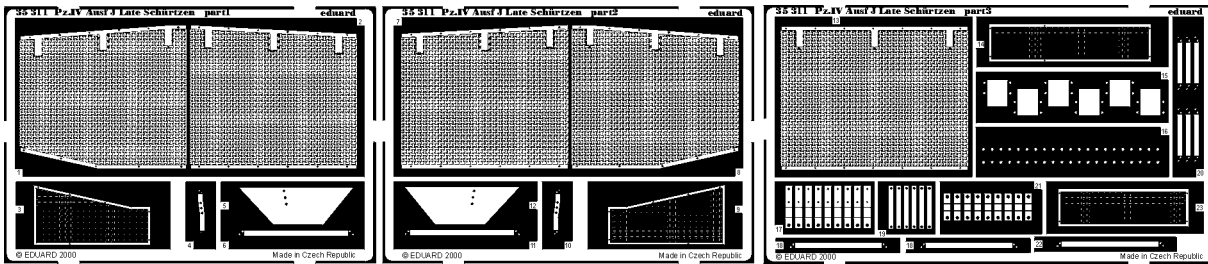

Pz.IV Ausf J Late Schürzen

1/35 scale detail set for Dragon kit

35 311

-  OPPOSITE SIDE
-  BEND
-  REPLACE

2x