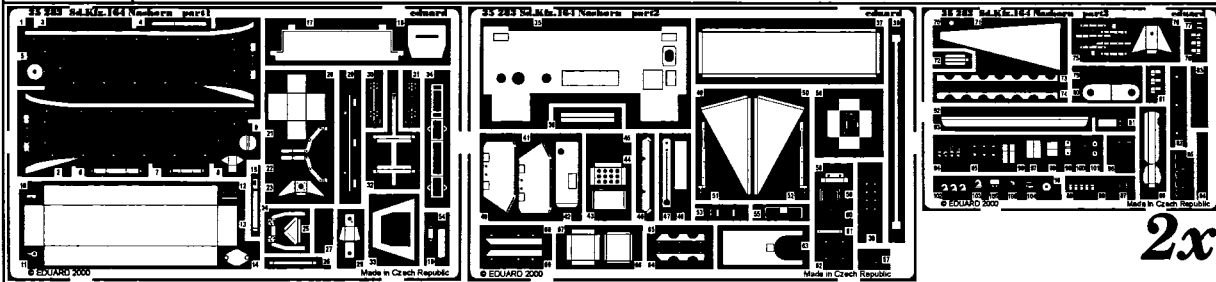

Sd.Kfz.164 Nashorn

1/35 scale detail set for Shanghai Dragon kit

2x

- OPPOSITE SIDE
- REMOVE
- REPLACE
- GRIND
- BEND