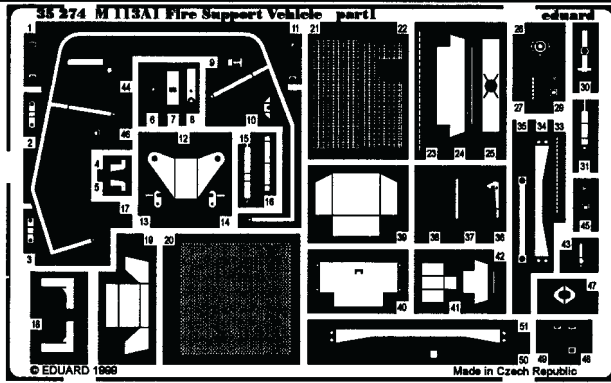

M113 A2 FSV

1/35 scale detail set for AFV Club kit

35 274

- OPPOSITE SIDE
- REMOVE
- REPLACE
- GRIND
- BEND

2x