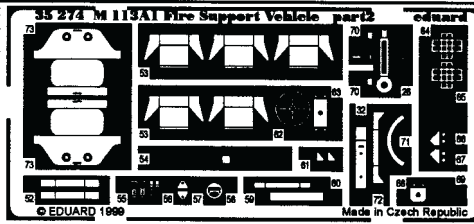

M113 A2 FSV

1/35 scale detail set for AFV Club kit

35 274

- OPPOSITE SIDE
- REMOVE
- REPLACE
- GRIND
- BEND

2x