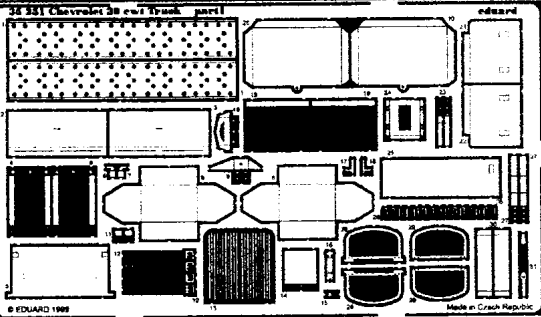

Chevrolet 30 CWT truck

1/35 scale detail set for Tamiya kit

- OPPOSITE SIDE
- REMOVE
- REPLACE
- GRIND