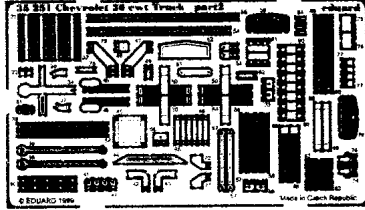

Chevrolet 30 CWT truck

1/35 scale detail set for Tamiya kit

- OPPOSITE SIDE
- REMOVE
- REPLACE
- GRIND