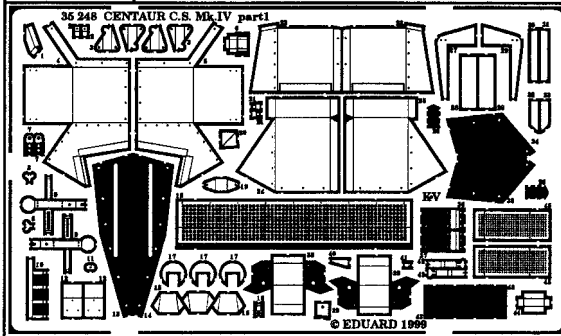

# CENTAUR C.S. Mk.IV

1/35 scale detail set for Tamiya kit

35 248

-  OPPOSITE SIDE
-  REMOVE
-  REPLACE
-  GRIND