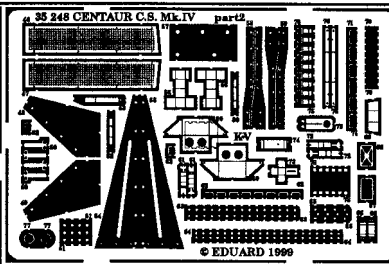

# CENTAUR C.S. Mk.IV

1/35 scale detail set for Tamiya kit

35 248

-  OPPOSITE SIDE
-  REMOVE
-  REPLACE
-  GRIND