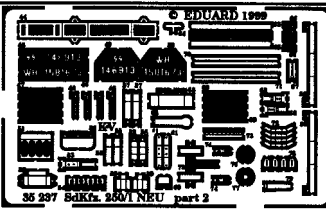

SdKfz. 250/1 NEU

35 237

1/35 scale detail set for Dragon kit

-  OPPOSITE SIDE
-  REMOVE
-  REPLACE
-  GRIND