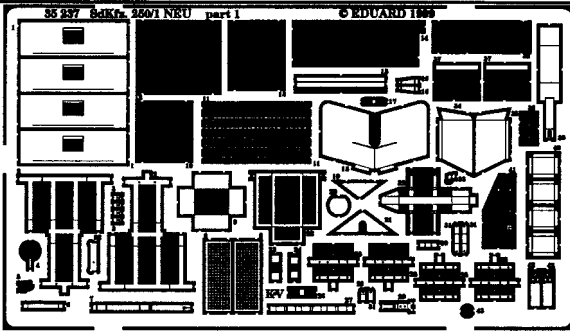

SdKfz. 250/1 NEU

35 237

1/35 scale detail set for Dragon kit

-  OPPOSITE SIDE
-  REMOVE
-  REPLACE
-  GRIND