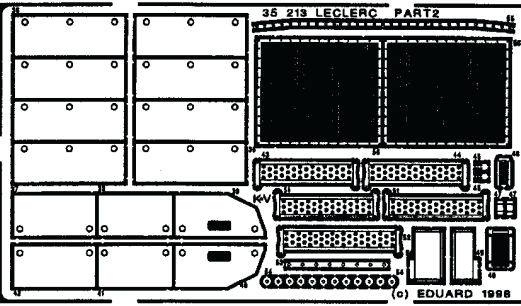

LECLERC

1/35 scale detail set for Heller kit

35 213

-  OPPOSITE SIDE
-  REMOVE
-  REPLACE
-  GRIND