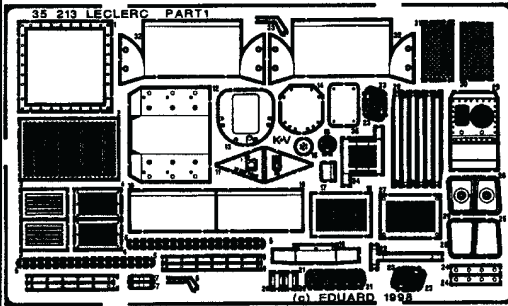

LECLERC

1/35 scale detail set for Heller kit

35 213

-  OPPOSITE SIDE
-  REMOVE
-  REPLACE
-  GRIND