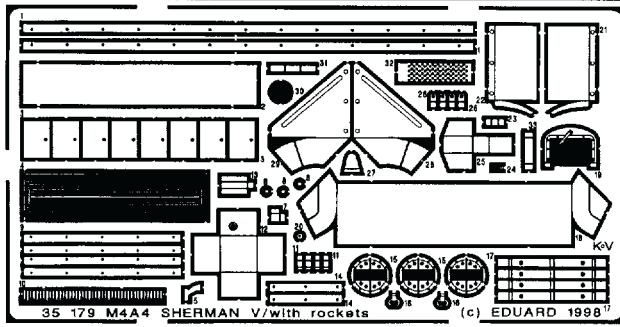

# M4A4 Sherman with rockets

35 179

1/35 scale detail set for Dragon kit

-  OPPOSITE SIDE
-  REMOVE
-  REPLACE
-  GRIND