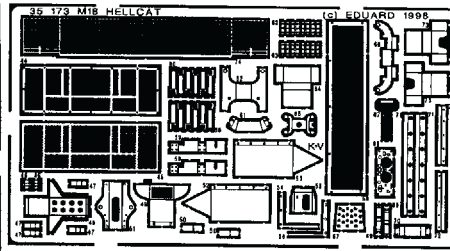

M 18 HELLCAT

1/35 scale detail set for Academy kit

35 173

- OPPOSITE SIDE
- REMOVE
- REPLACE
- GRIND