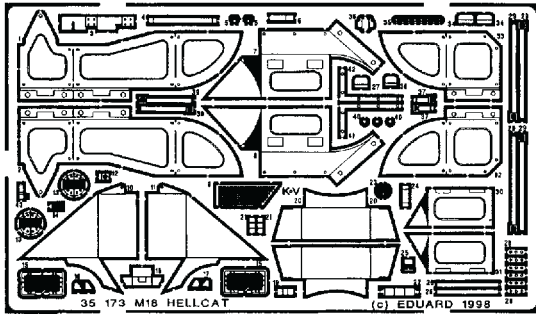

M 18 HELLCAT

1/35 scale detail set for Academy kit

35 173

- OPPOSITE SIDE
- REMOVE
- REPLACE
- GRIND