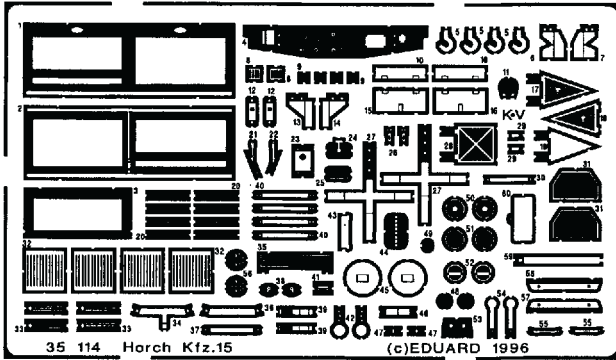

Horch Kfz.15

1/35 scale detail set for Italeri kit

35 114

-  OPPOSITE SIDE
-  REMOVE
-  REPLACE