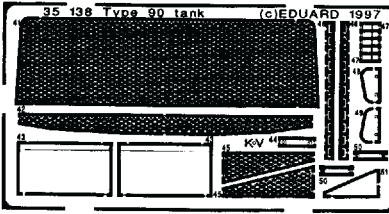

Type 90 Tank

1/35 scale detail set for Tamiya kit

35 138

- OPPOSITE SIDE
- REMOVE
- REPLACE