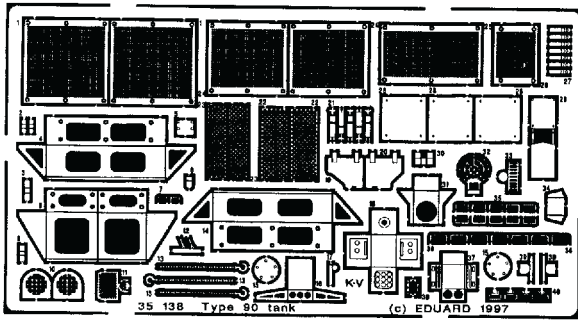

Type 90 Tank

1/35 scale detail set for Tamiya kit

35 138

- OPPOSITE SIDE
- REMOVE
- REPLACE