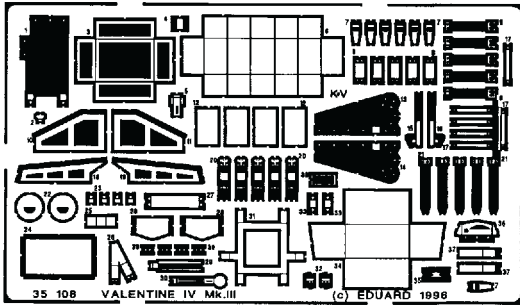

Valentine IV Mk.III

1/35 scale detail set for VM kit

35 108

-  OPPOSITE SIDE
-  REMOVE
-  REPLACE