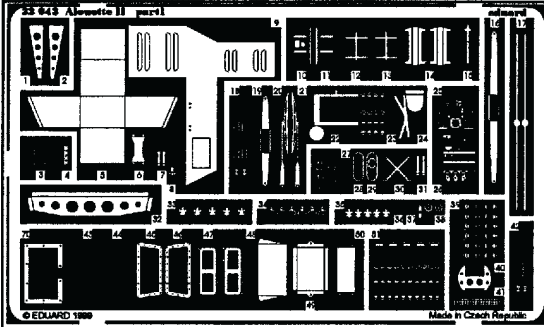

# ALOUETTE II

1/32 scale detail set for Revell kit

32 043

- OPPOSITE SIDE
- REMOVE
- REPLACE
- GRIND
- BEND