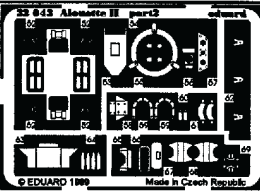

# ALOUETTE II

1/32 scale detail set for Revell kit

32 043

- OPPOSITE SIDE
- REMOVE
- REPLACE
- GRIND
- BEND