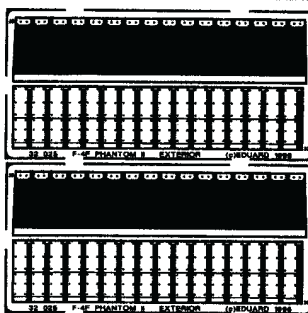

F4 Phantom II - exterior

32 025

1/32 scale detail set for Revell kit

-  OPPOSITE SIDE
-  REMOVE
-  REPLACE