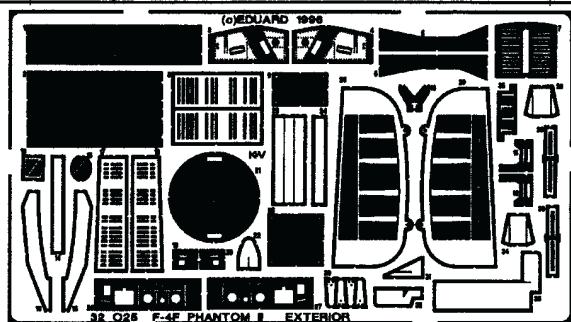

F4 Phantom II - exterior

32 025

1/32 scale detail set for Revell kit

-  OPPOSITE SIDE
-  REMOVE
-  REPLACE