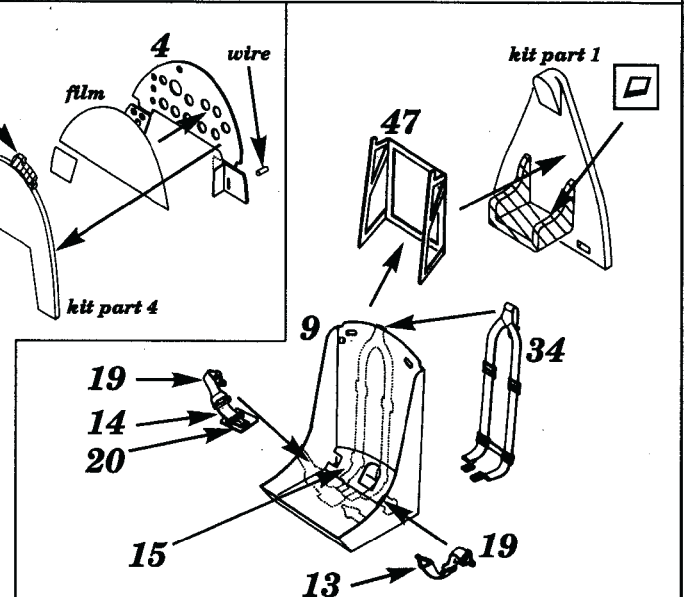

F4U-1D Corsair

1/32 scale detail set for Revell kit

32 021

- OPPOSITE SIDE
- REMOVE
- REPLACE

COCKPIT- LEFT SIDE

COCKPIT- RIGHT SIDE