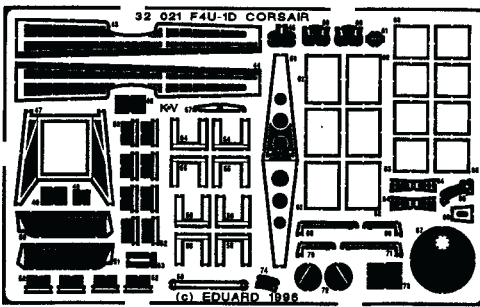

F4U-1D Corsair

1/32 scale detail set for Revell kit

32 021

- OPPOSITE SIDE
- REMOVE
- REPLACE

COCKPIT- LEFT SIDE

COCKPIT- RIGHT SIDE