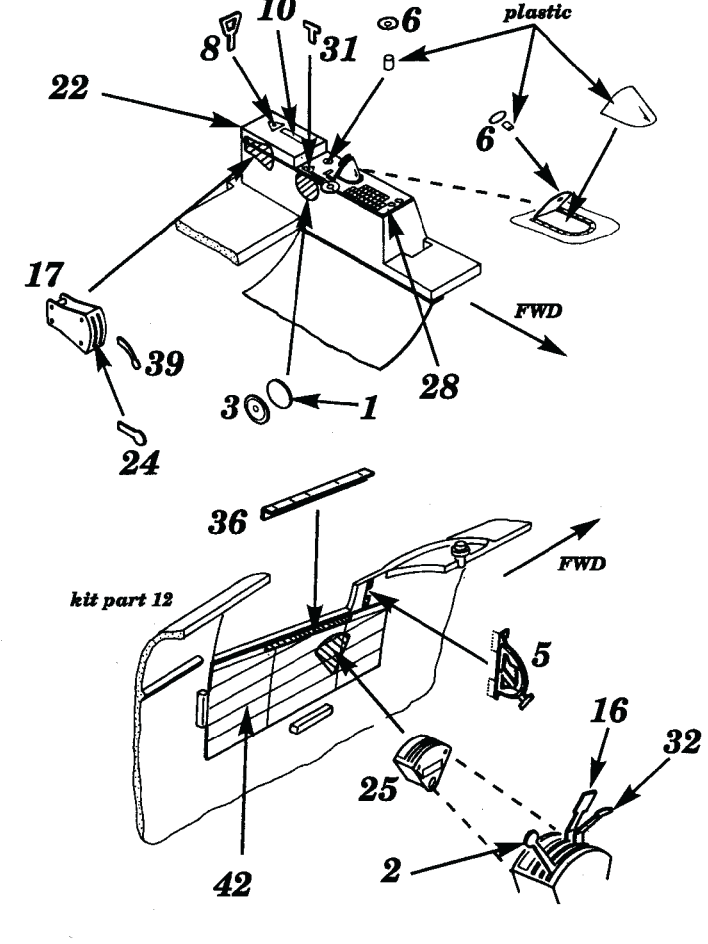

F4U-1D Corsair

1/32 scale detail set for Revell kit

32 021

- OPPOSITE SIDE
- REMOVE
- REPLACE

COCKPIT- LEFT SIDE

COCKPIT- RIGHT SIDE