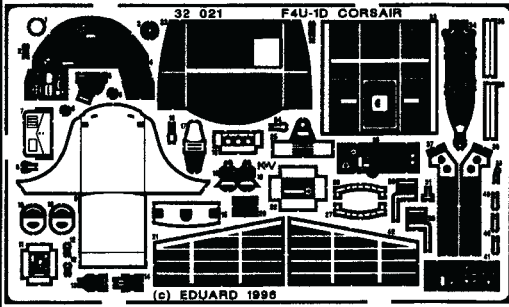

F4U-1D Corsair

1/32 scale detail set for Revell kit

32 021

- OPPOSITE SIDE
- REMOVE
- REPLACE

COCKPIT- LEFT SIDE

COCKPIT- RIGHT SIDE