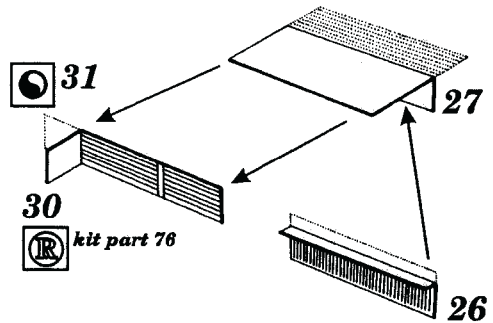

Me 110 G-4 exterior

1/32 scale detail set for Revell kit

32 020

-  OPPOSITE SIDE
-  REMOVE
-  REPLACE

kit part 46+48

kit part 70+77

28

31

27

30

kit part 76

26

32

kit part 45

29

35