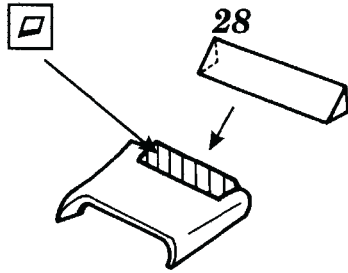

Me 110 G-4 exterior

1/32 scale detail set for Revell kit

32 020

-  OPPOSITE SIDE
-  REMOVE
-  REPLACE

kit part 46+48

kit part 70+77

28

31

27

30

kit part 76

26

32

kit part 45

29

35