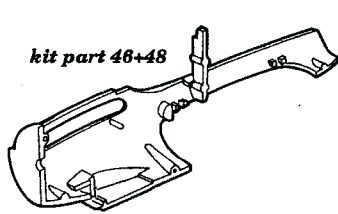

Me 110 G-4 exterior

1/32 scale detail set for Revell kit

32 020

-  OPPOSITE SIDE
-  REMOVE
-  REPLACE

kit part 46+48

kit part 70+77

28

31

27

30

kit part 76

26

32

kit part 45

29

35