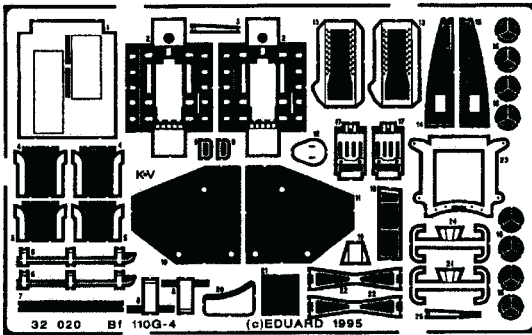

Me 110 G-4 exterior

1/32 scale detail set for Revell kit

32 020

-  OPPOSITE SIDE
-  REMOVE
-  REPLACE

kit part 46+48

kit part 70+77

28

31

27

30

kit part 76

26

32

kit part 45

29

35