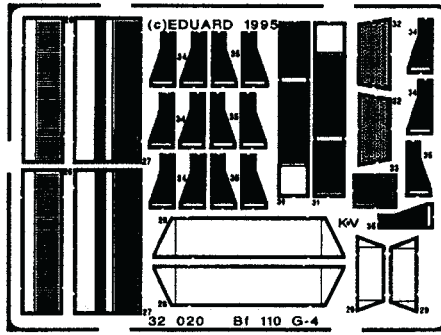

Me 110 G-4 exterior

1/32 scale detail set for Revell kit

32 020

-  OPPOSITE SIDE
-  REMOVE
-  REPLACE

kit part 46+48

kit part 70+77

28

31

27

30

kit part 76

26

32

kit part 45

29

35