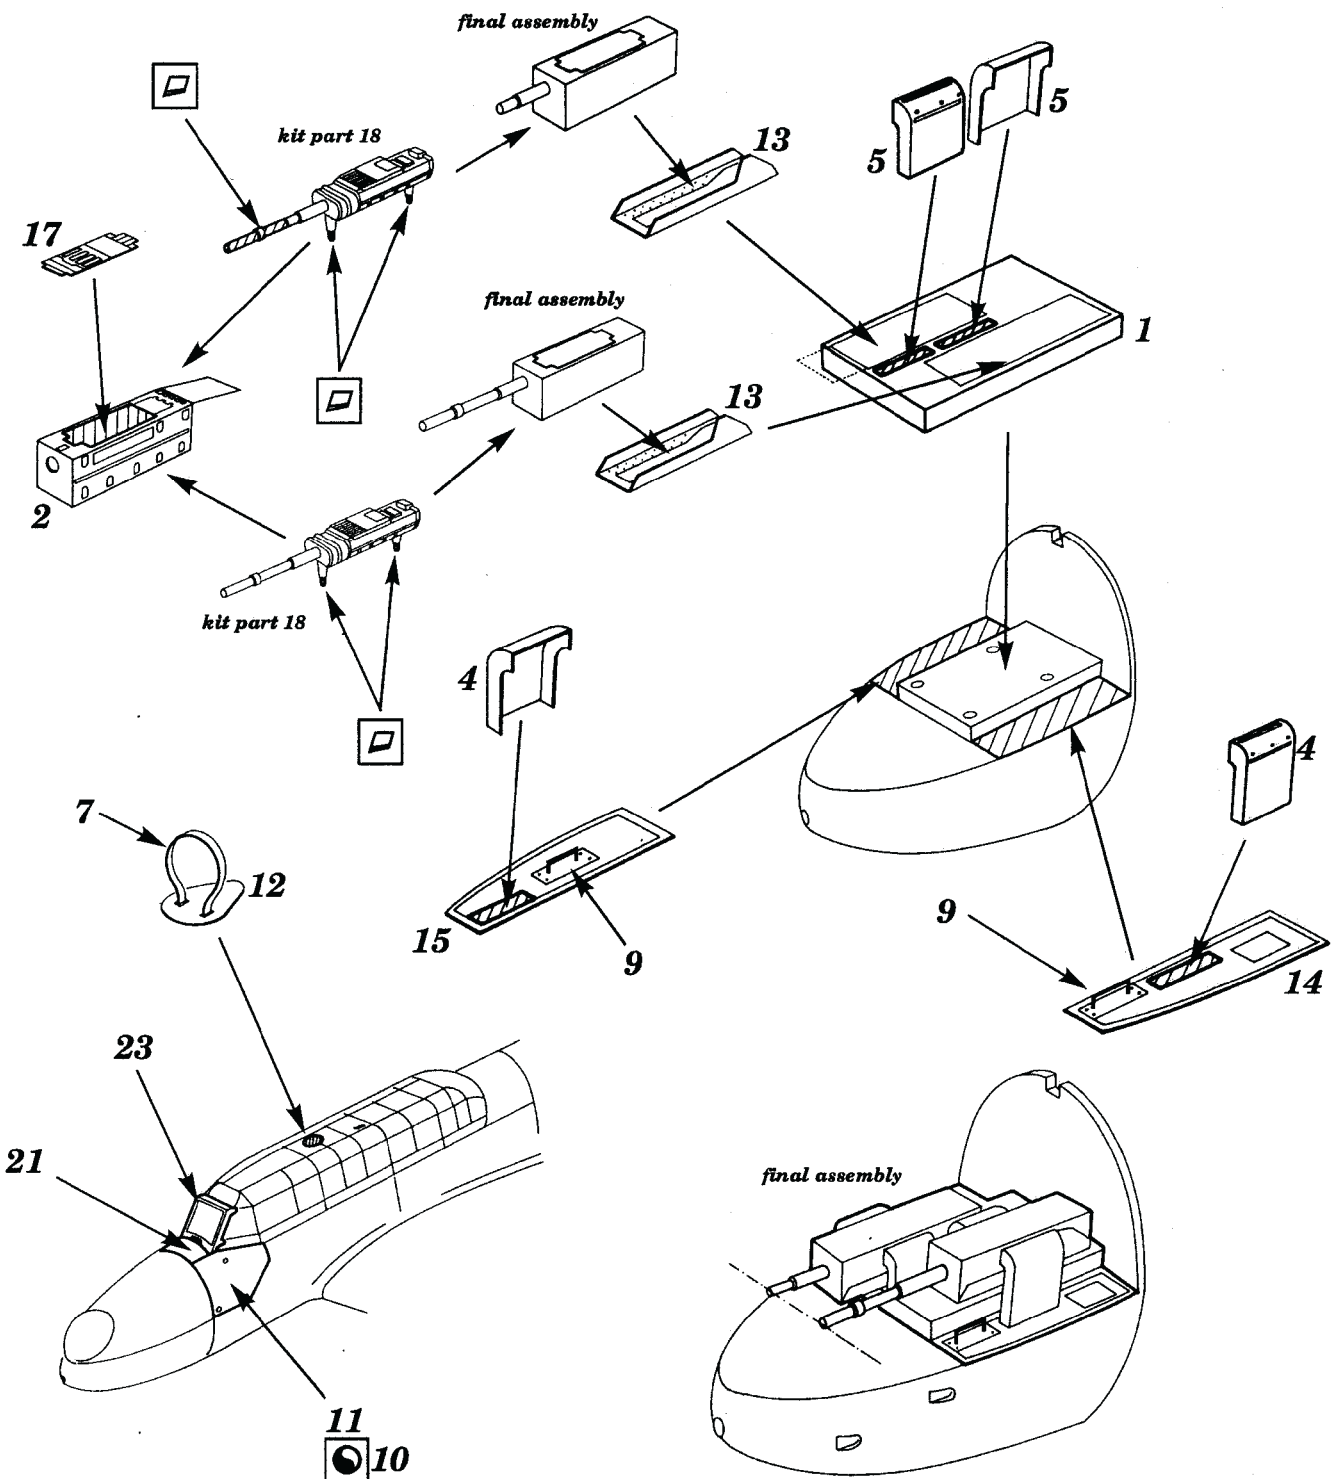

Me 110 G-4 exterior

1/32 scale detail set for Revell kit

32 020

-  OPPOSITE SIDE
-  REMOVE
-  REPLACE

kit part 46+48

kit part 70+77

28

31

27

30

kit part 76

26

32

kit part 45

29

35