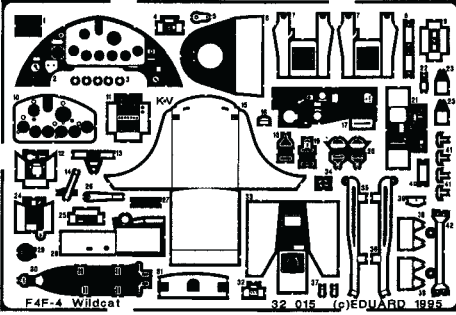

# Grumman F4F-4 Wildcat

1/32 scale detail set for Revell kit

32 015

- OPPOSITE SIDE
- REMOVE
- REPLACE

## Cockpit right side

## Cockpit left side