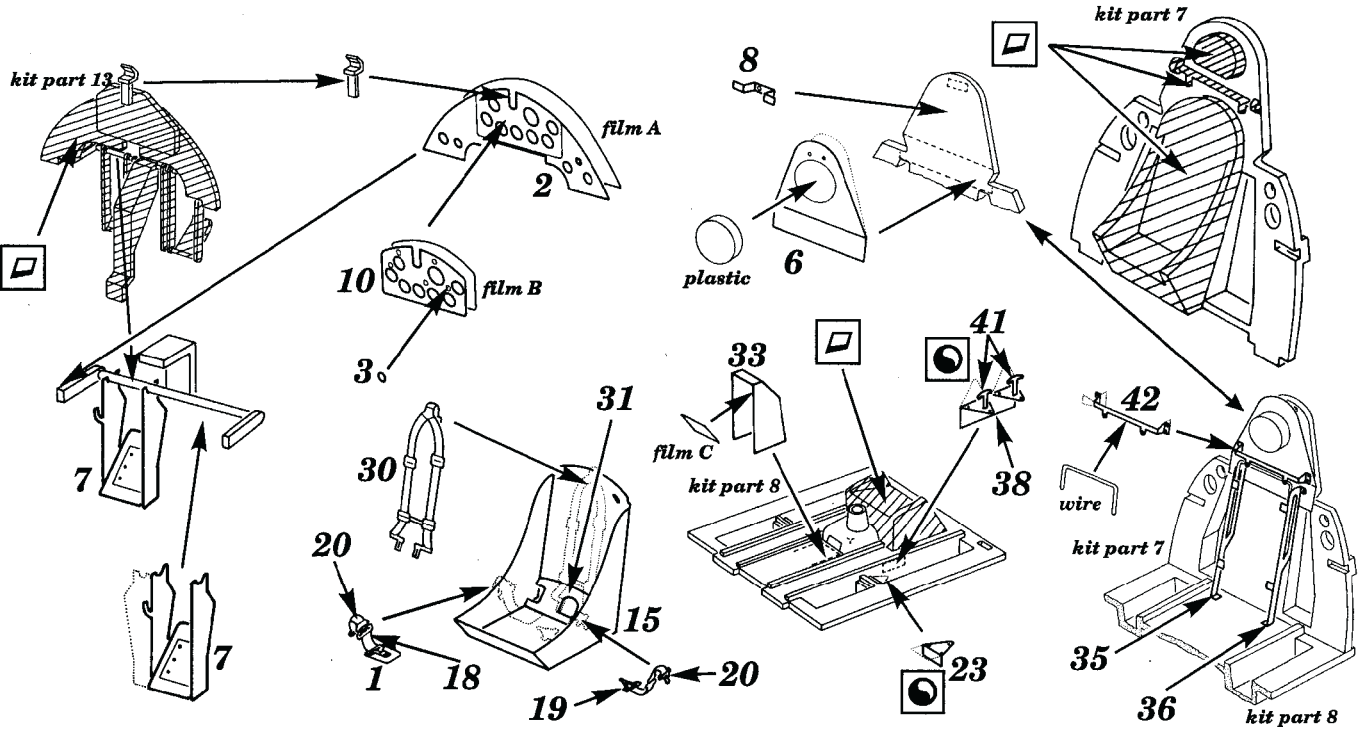

# Grumman F4F-4 Wildcat

1/32 scale detail set for Revell kit

32 015

- OPPOSITE SIDE
- REMOVE
- REPLACE

## Cockpit right side

## Cockpit left side