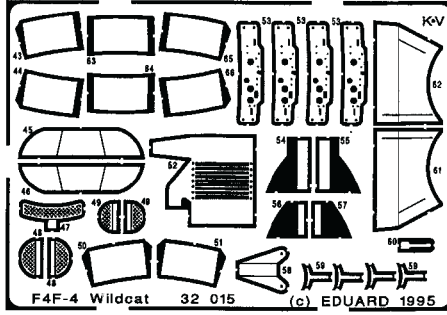

# Grumman F4F-4 Wildcat

1/32 scale detail set for Revell kit

32 015

- OPPOSITE SIDE
- REMOVE
- REPLACE

## Cockpit right side