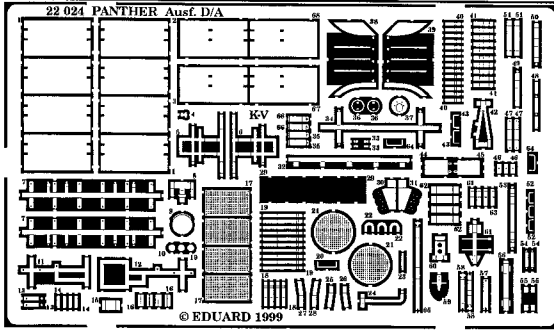

PANTHER Ausf. D/A

22 024

1/72 scale detail set for Revell kit

-  OPPOSITE SIDE
-  REMOVE
-  REPLACE
-  GRIND