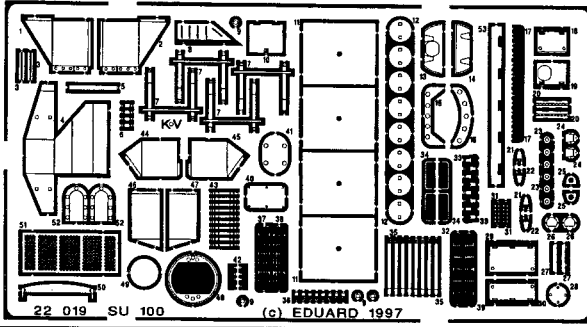

SU-100

22 019

1/72 scale detail set for Cooperativa kit

-  OPPOSITE SIDE
-  REMOVE
-  REPLACE