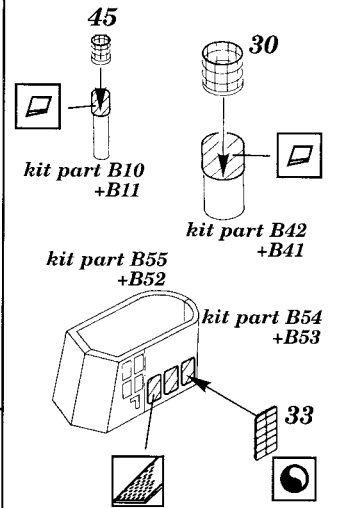

# USS Ticonderoga

1/700 scale detail set for Revell kit

17 012

-  OPPOSITE SIDE
-  REMOVE
-  REPLACE
-  GRIND

 kit part B9+B12

--- =1