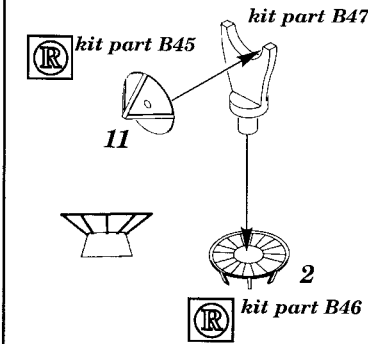

# USS Ticonderoga

1/700 scale detail set for Revell kit

17 012

-  OPPOSITE SIDE
-  REMOVE
-  REPLACE
-  GRIND

 kit part B9+B12

--- =1