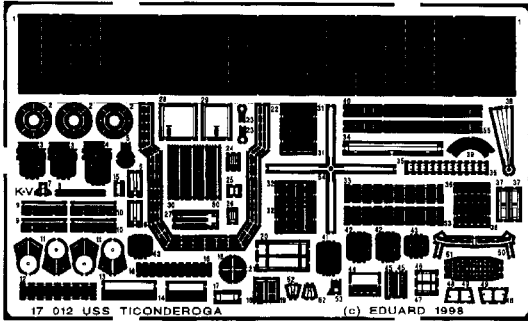

# USS Ticonderoga

1/700 scale detail set for Revell kit

17 012

-  OPPOSITE SIDE
-  REMOVE
-  REPLACE
-  GRIND

 kit part B9+B12

--- =1