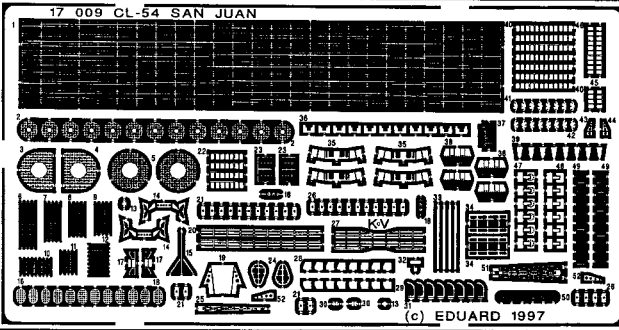

CL-54 SAN JUAN

1/700 scale detail set for Revell kit

17 009

-  OPPOSITE SIDE
-  REMOVE
-  REPLACE

 <p>kit part B34</p>	 <p>kit part B19</p>	 <p>kit part B49</p>	 <p>kit part B45</p>	 <p>kit part B29 kit part A6 kit part A5</p>
 <p>kit part A12 kit part A13</p>	 <p>kit part A5</p>	 <p>kit part B20 kit part B27</p>	 <p>kit part A11 kit part A18+A19 kit part A20+A21</p>	 <p>kit part A23</p>

kit part B21

plastic

47
31
48