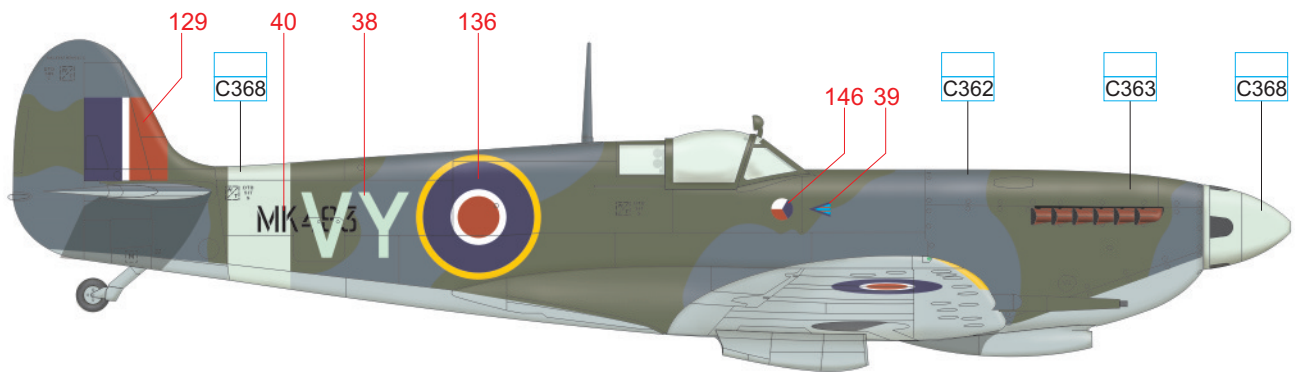

9 LF Mk.IXc, MK483,W/Cdr. Tomáš Vybíral, velitel 134. Airfield, základna Appledram, jaro 1944

YELLOW	H4 4

SKY	C368

MEDIUM SEA GRAY	C361

OCEAN GRAY	C362

DARK GREEN	C363

BLACK	H12 33

eduard