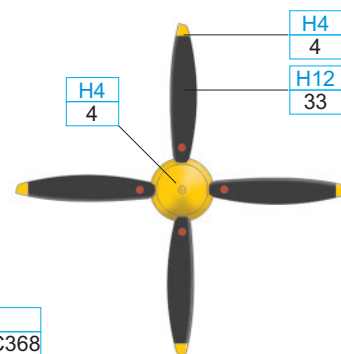

YELLOW	H4 4

SKY	C368

MEDIUM SEA GRAY	C361

OCEAN GRAY	C362

DARK GREEN	C363

BLACK	H12 33