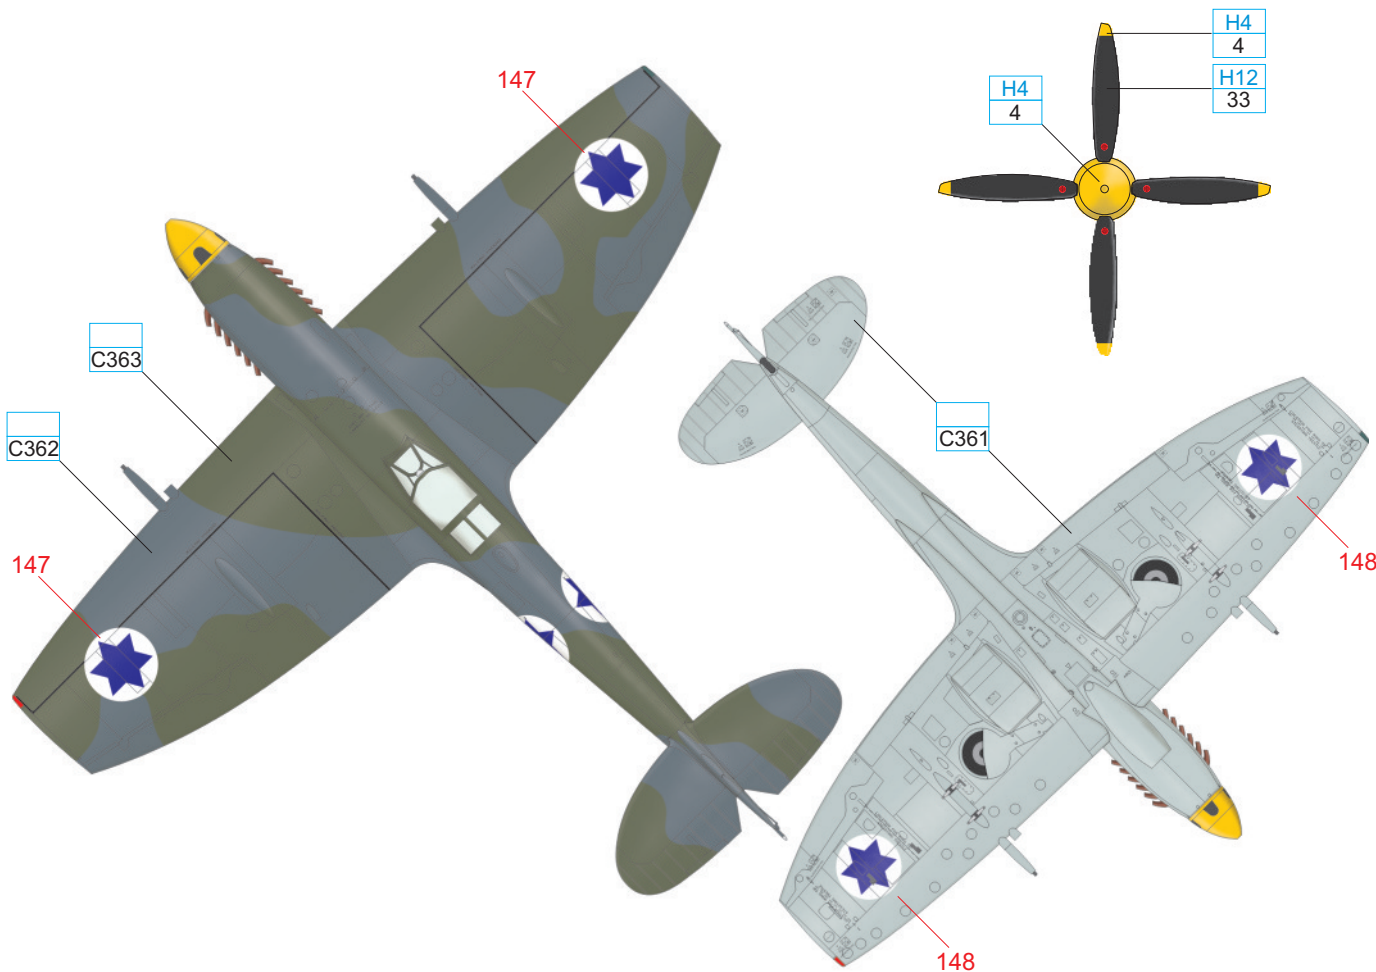

YELLOW	H4 4

RED	H13 3

MEDIUM SEA GRAY	C361

OCEAN GRAY	C362

DARK GREEN	C363

BLACK	H12 33