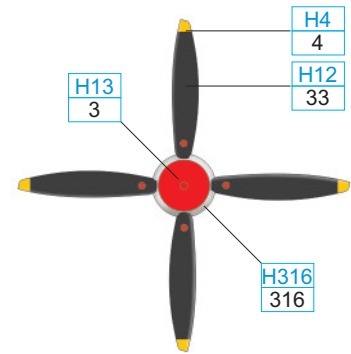

WHITE	H316 316	YELLOW	H4 4

RED	H13 3	MEDIUM SEA GRAY	C361	OCEAN GRAY	C362	DARK GREEN	C363	BLACK	H12 33

eduard