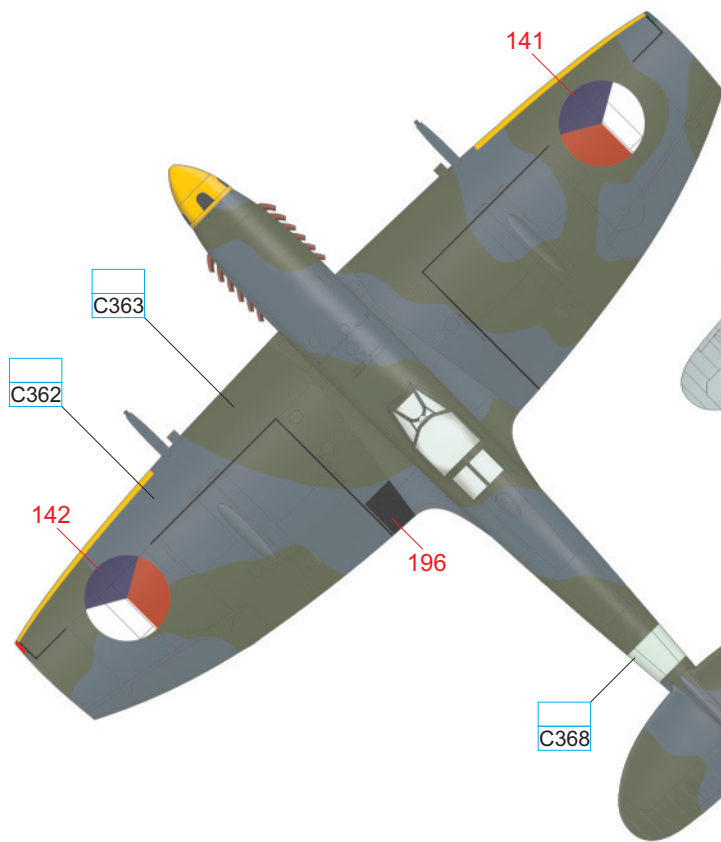

YELLOW H4
4

SKY C368

MEDIUM SEA GRAY C361

OCEAN GRAY C362

DARK GREEN C363

BLACK H12
33

eduard