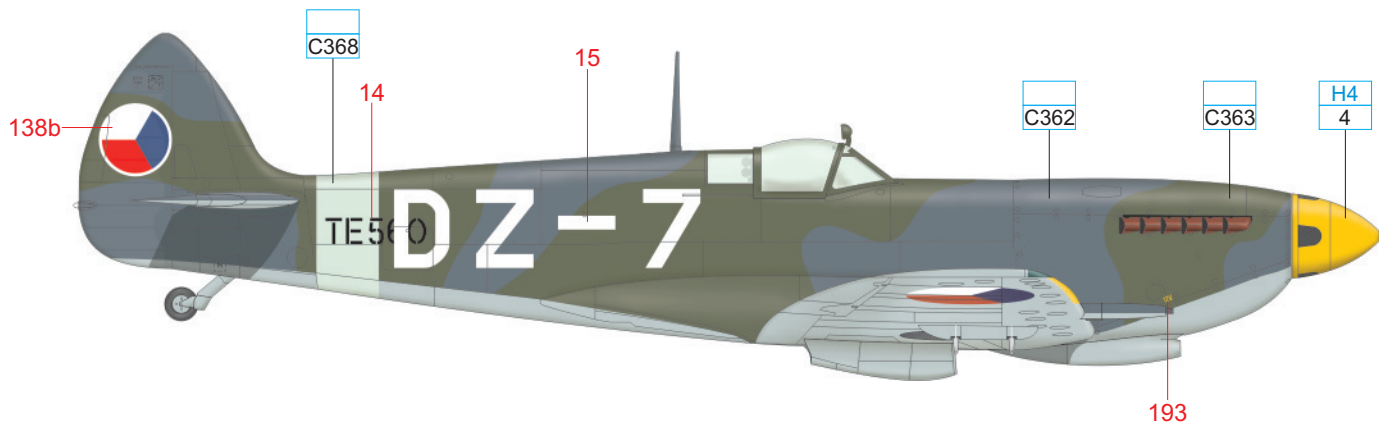

YELLOW H4
4

SKY C368

MEDIUM SEA GRAY C361

OCEAN GRAY C362

DARK GREEN C363

BLACK H12
33

eduard