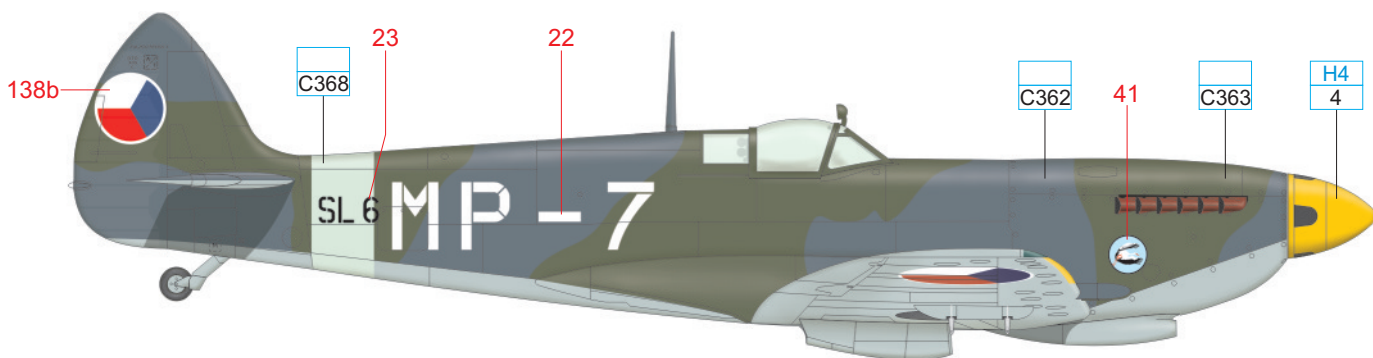

YELLOW	H4 4

SKY	C368

MEDIUM SEA GRAY	C361

OCEAN GRAY	C362

DARK GREEN	C363

BLACK	H12 33