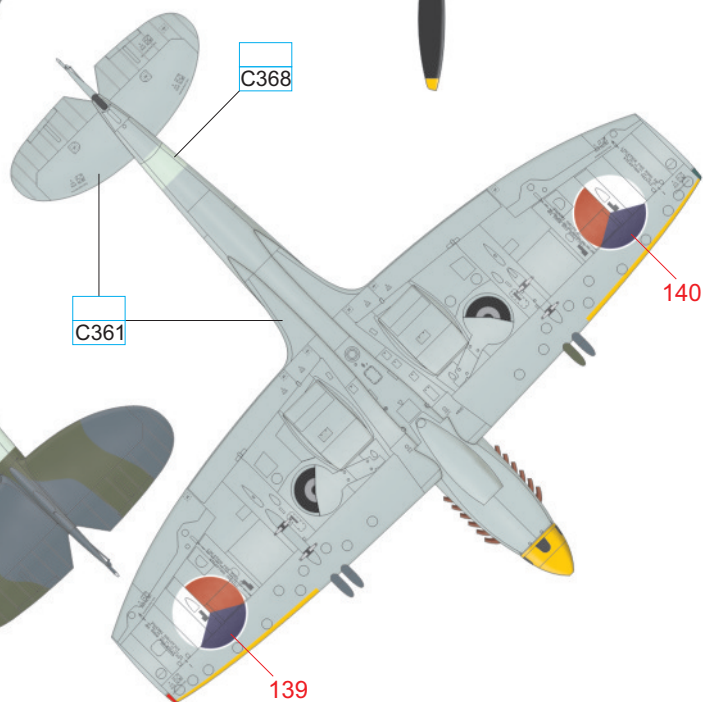

YELLOW	H4 4

SKY	C368

MEDIUM SEA GRAY	C361

OCEAN GRAY	C362

DARK GREEN	C363

BLACK	H12 33