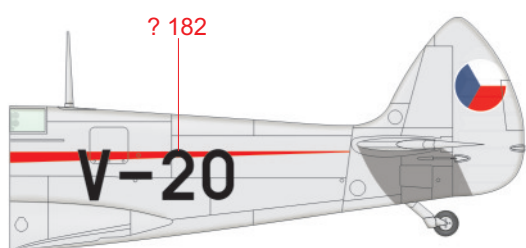

CHROME SILVER	SM06	YELLOW	H4 4	BLUE	H328 C328	BLACK	H12 33	ALUMINIUM	MC218