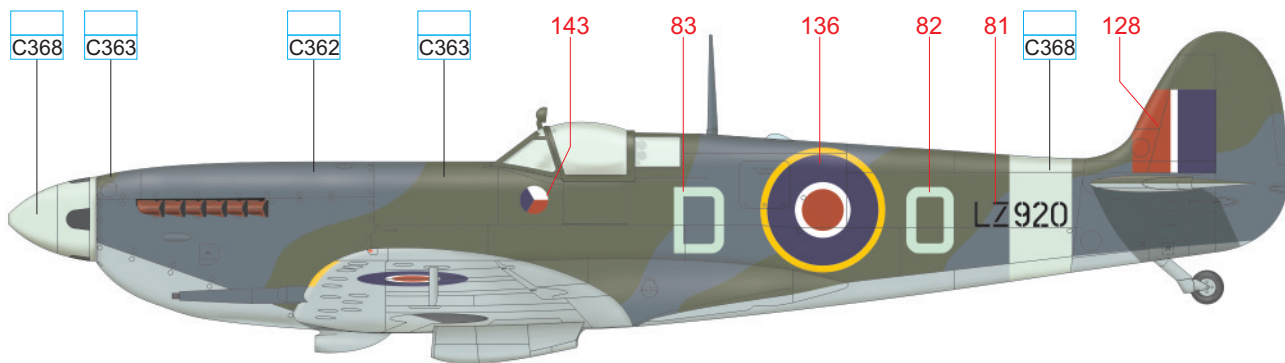

YELLOW	H4 4

SKY	C368

MEDIUM SEA GRAY	C361

OCEAN GRAY	C362

DARK GREEN	C363

BLACK	H12 33