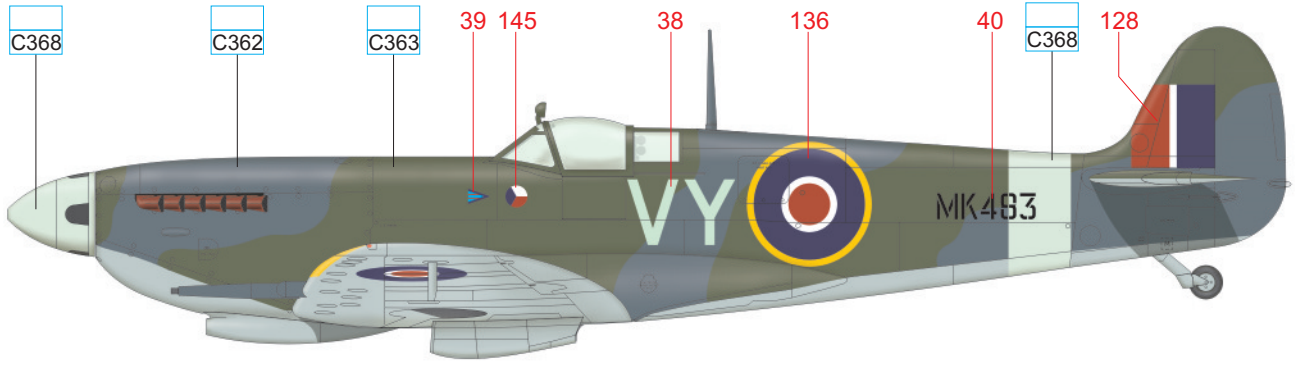

9 LF Mk.IXc, MK483,W/Cdr. Tomáš Vybíral, velitel 134. Airfield, základna Appledram, jaro 1944

YELLOW	H4 4

SKY	C368

MEDIUM SEA GRAY	C361

OCEAN GRAY	C362

DARK GREEN	C363

BLACK	H12 33

eduard