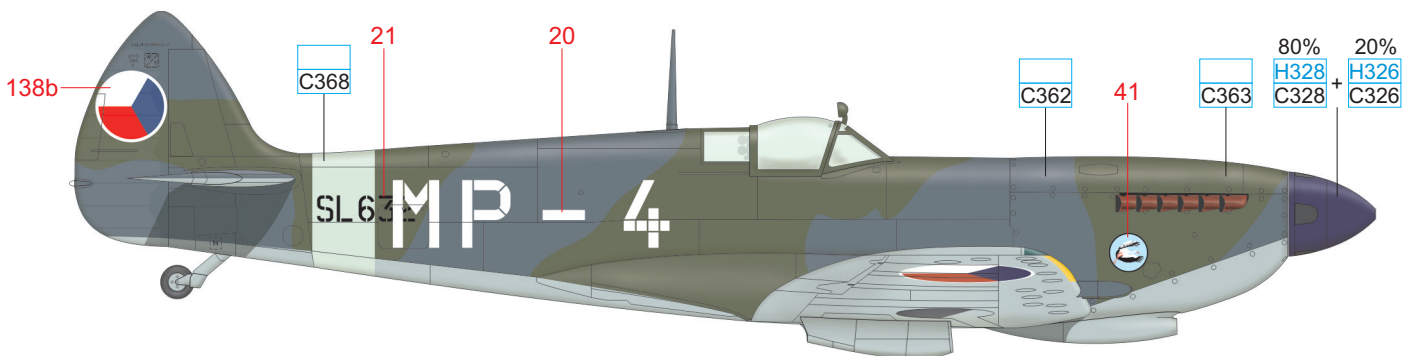

31 LF Mk.IXe, SL632, Letecký pluk 5, letiště Plzeň - Bory, červen 1947

YELLOW	H4 4	BLUE	80% H328 C328 + 20% H326 C326
SKY	C368	MEDIUM SEA GRAY	C361
		OCEAN GRAY	C362
		DARK GREEN	C363
		BLACK	H12 33