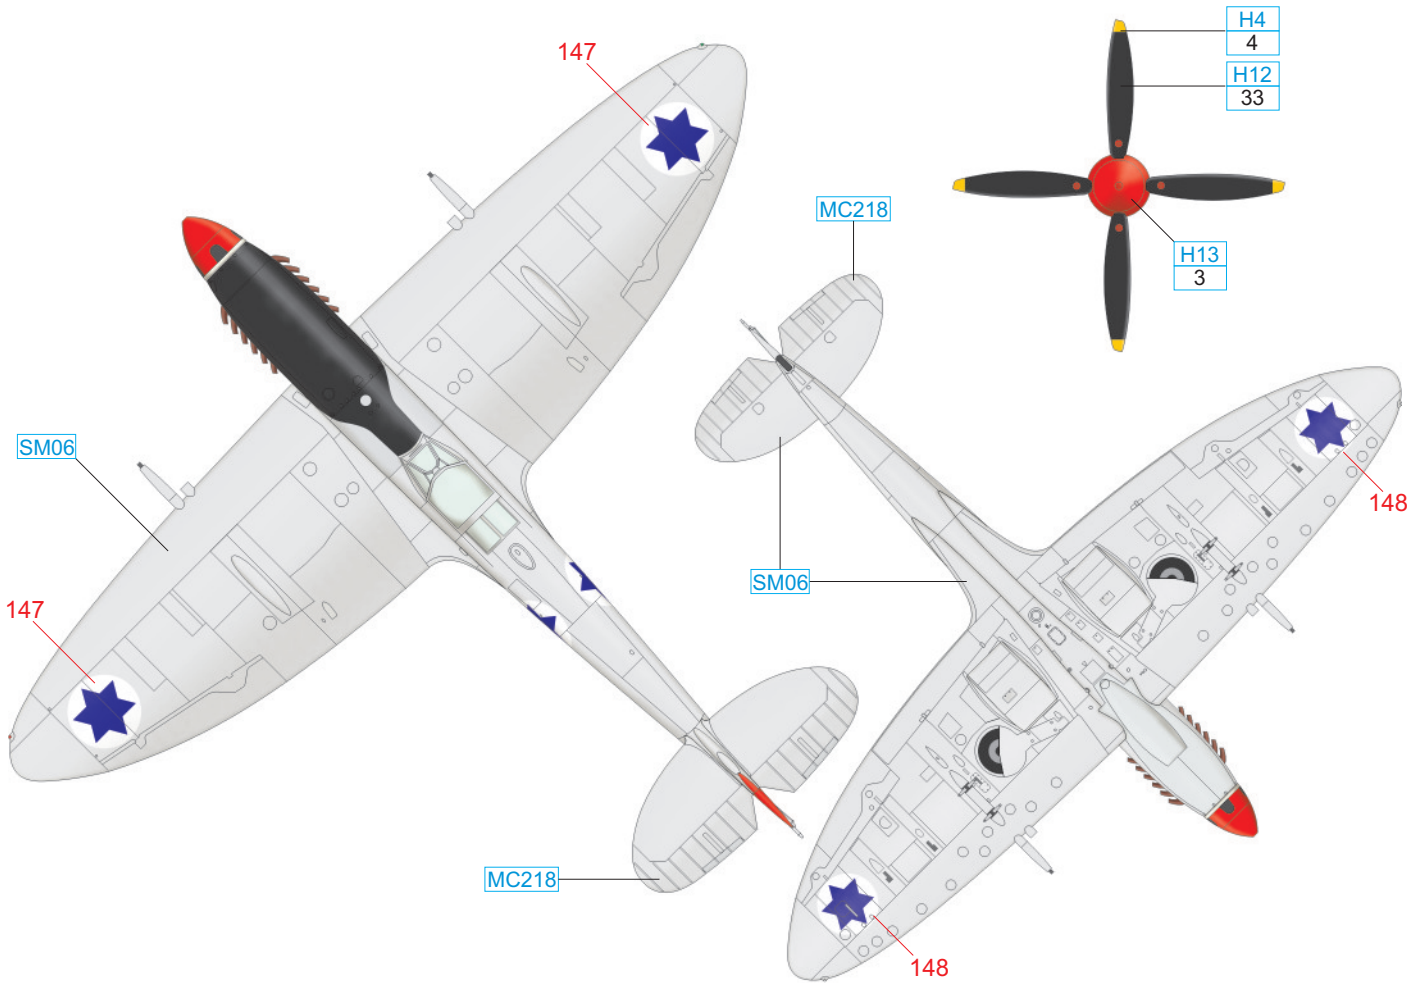

ALUMINIUM	MC218					
CHROME SILVER	SM06	WHITE	H316 316	YELLOW	H4 4	RED
						H13 3
						BLACK
						H12 33