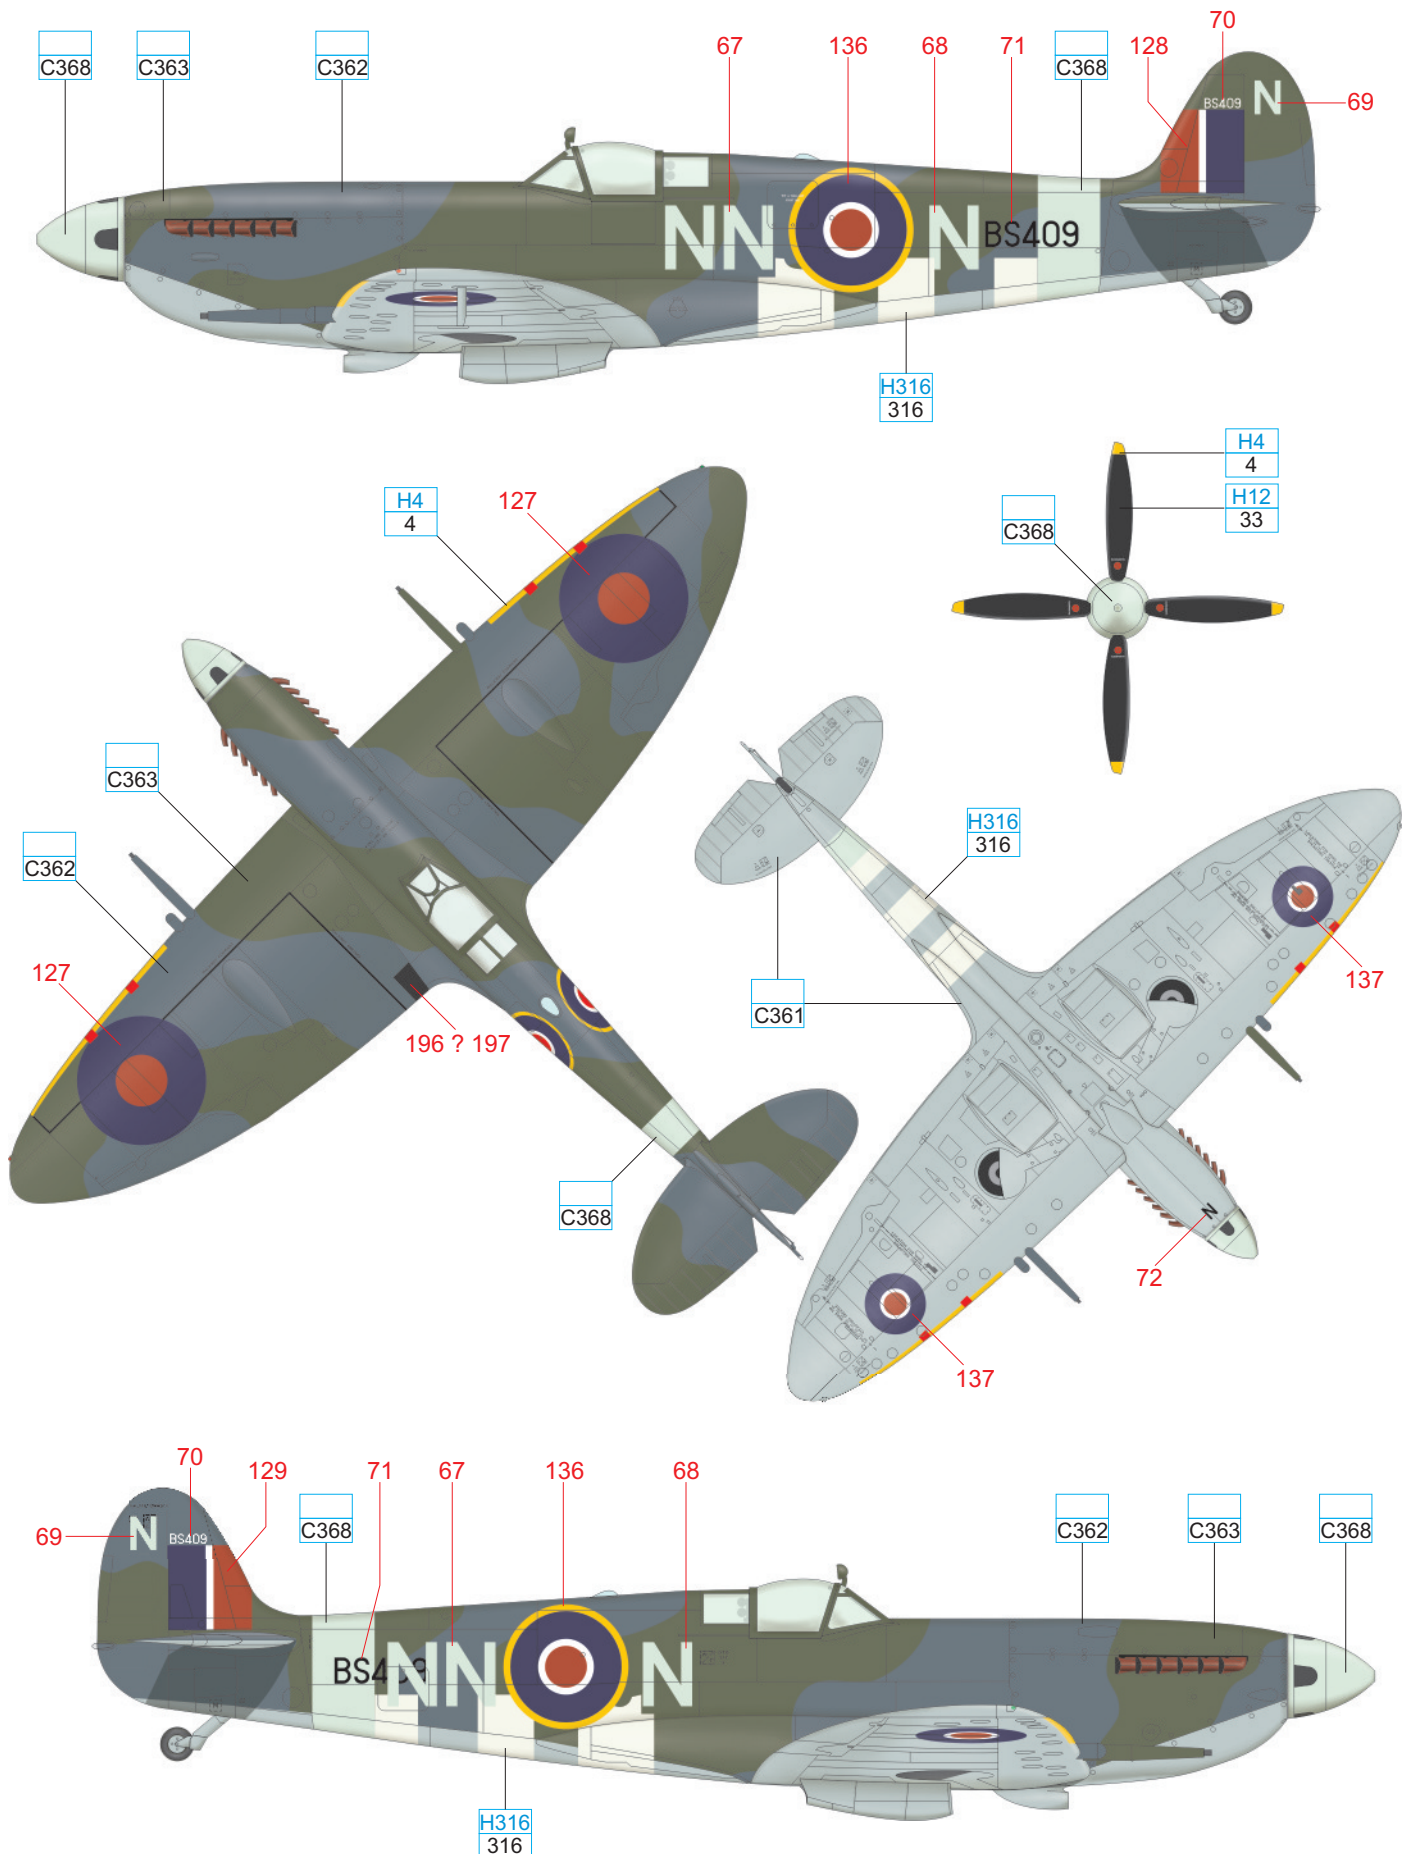

YELLOW	H4 4	WHITE	H316 316
SKY	C368	MEDIUM SEA GRAY	C361
		OCEAN GRAY	C362
		DARK GREEN	C363
		BLACK	H12 33