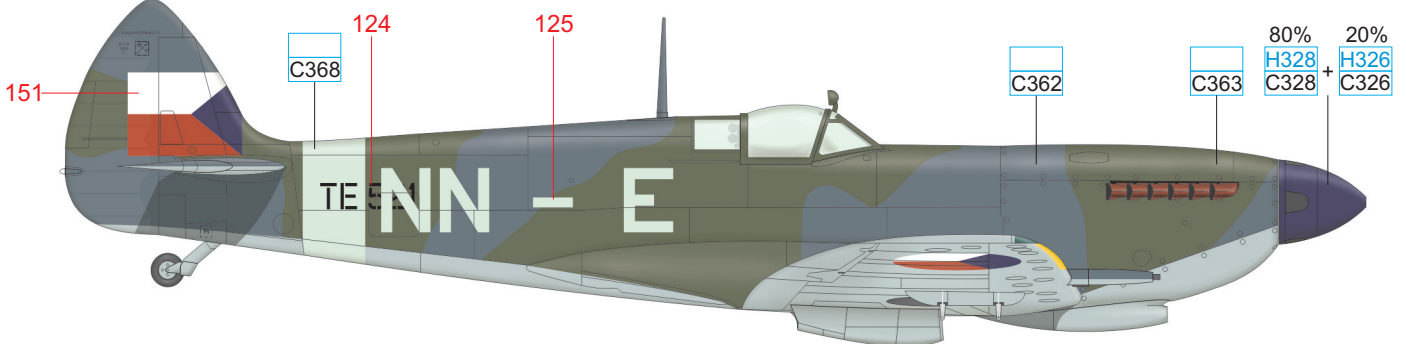

WHITE	H316 316	YELLOW	H4 4	BLUE	80% H328 C328 + 20% H326 C326
SKY	C368	MEDIUM SEA GRAY	C361	OCEAN GRAY	C362
		DARK GREEN	C363	BLACK	H12 33