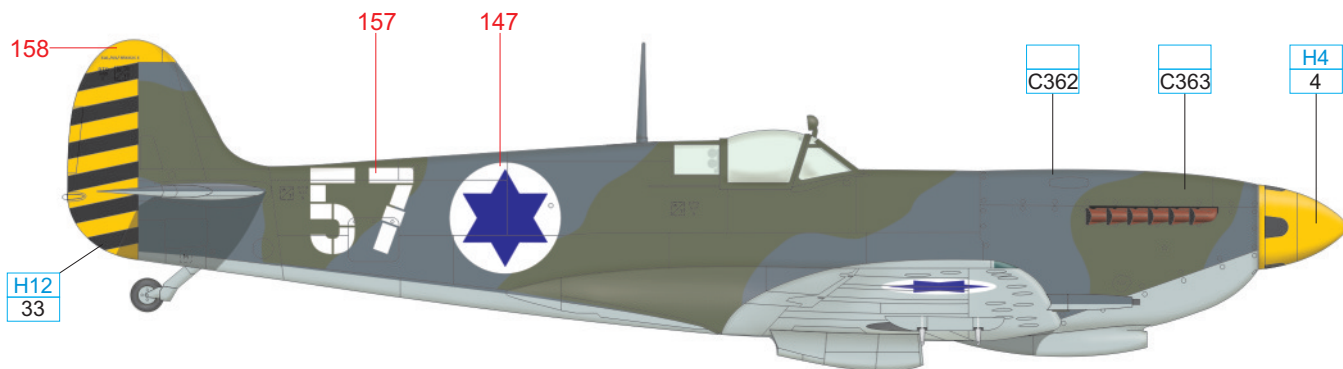

YELLOW	H4 4

RED	H13 3

MEDIUM SEA GRAY	C361

OCEAN GRAY	C362

DARK GREEN	C363

BLACK	H12 33