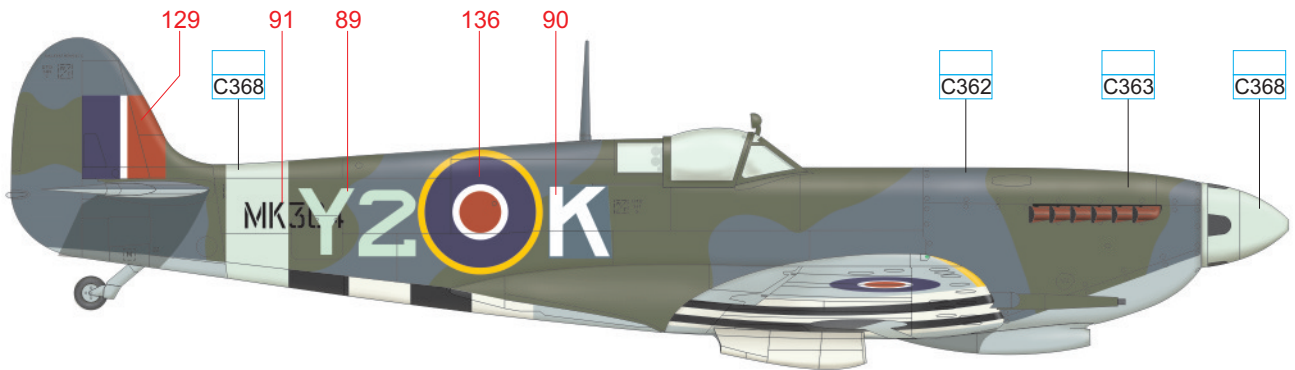

DARK GREEN	C363
------------	------

BLACK	H12 33
-------	-----------

eduard

YELLOW	H4 4	WHITE	H316 316
SKY	C368	MEDIUM SEA GRAY	C361
		OCEAN GRAY	C362
		DARK GREEN	C363
		BLACK	H12 33

YELLOW	H4 4	WHITE	H316 316
SKY	C368	MEDIUM SEA GRAY	C361
		OCEAN GRAY	C362
		DARK GREEN	C363
		BLACK	H12 33