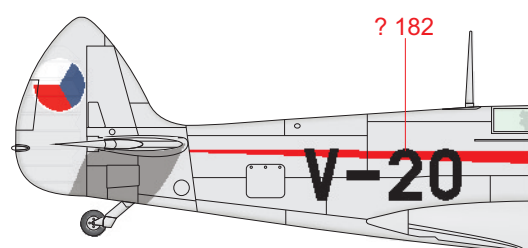

CHROME SILVER	SM06	YELLOW	H4 4	BLUE	H328 C328	BLACK	H12 33	ALUMINIUM	MC218