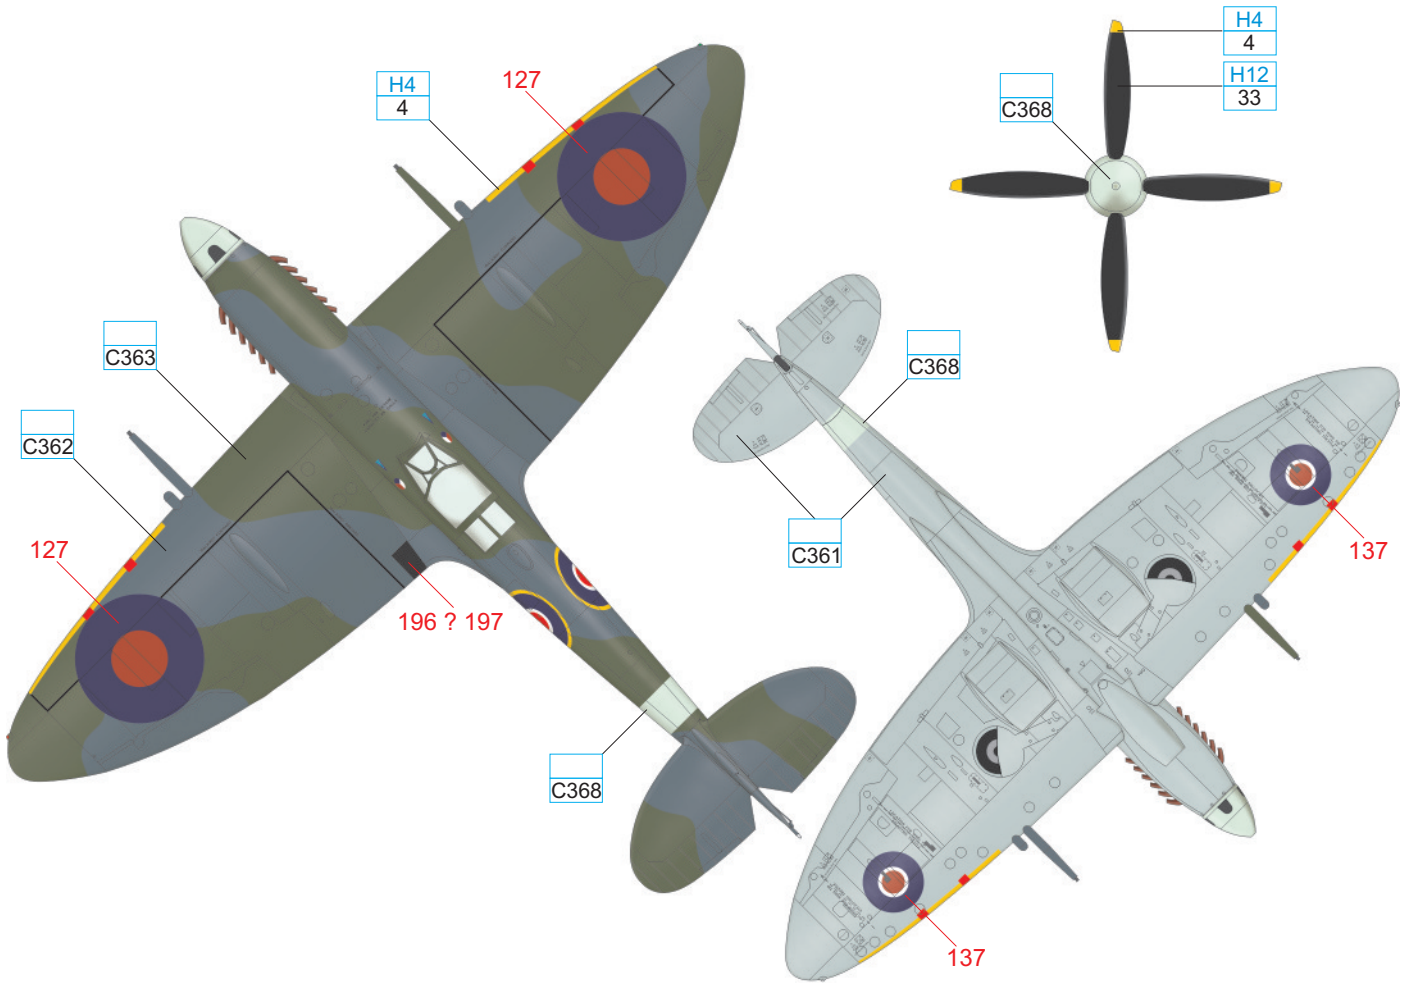

9 LF Mk.IXc, MK483,W/Cdr. Tomáš Vybíral, velitel 134. Airfield, základna Appledram, jaro 1944

YELLOW	H4 4

SKY	C368

MEDIUM SEA GRAY	C361

OCEAN GRAY	C362

DARK GREEN	C363

BLACK	H12 33

eduard