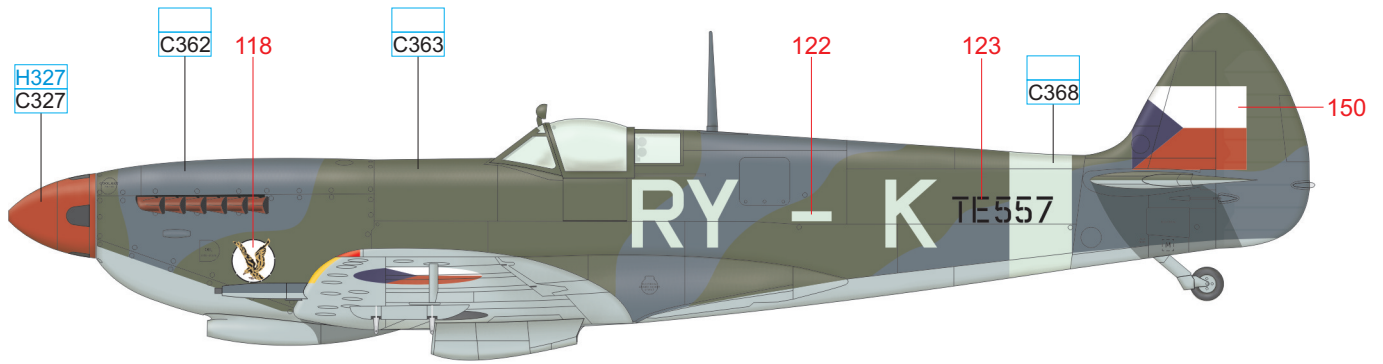

MEDIUM SEA GRAY	C361
-----------------	------

OCEAN GRAY	C362
------------	------

DARK GREEN	C363
------------	------

BLACK	H12 33
-------	-----------

WHITE	H316 316	YELLOW	H4 4	RED	H327 C327
SKY	C368	MEDIUM SEA GRAY	C361	OCEAN GRAY	C362
		DARK GREEN	C363	BLACK	H12 33