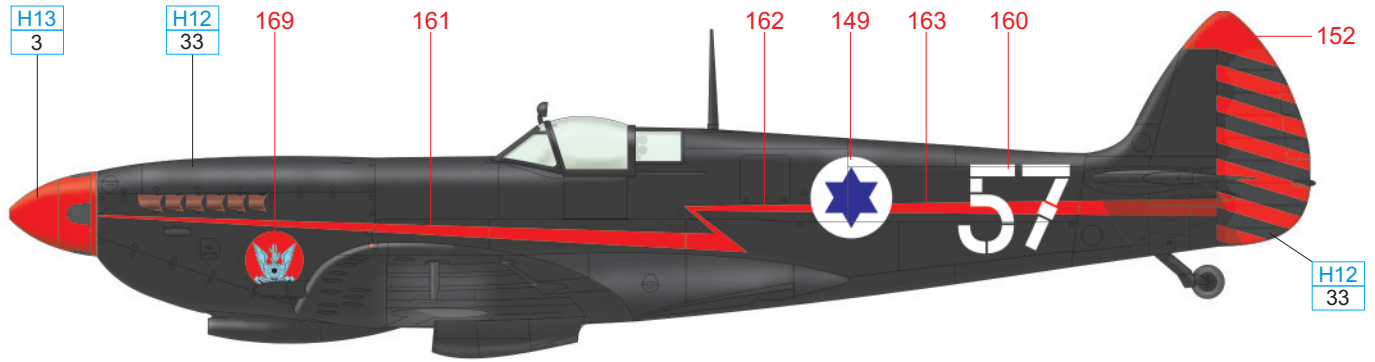

YELLOW	H4 4	RED	H13 3	BLACK	H12 33