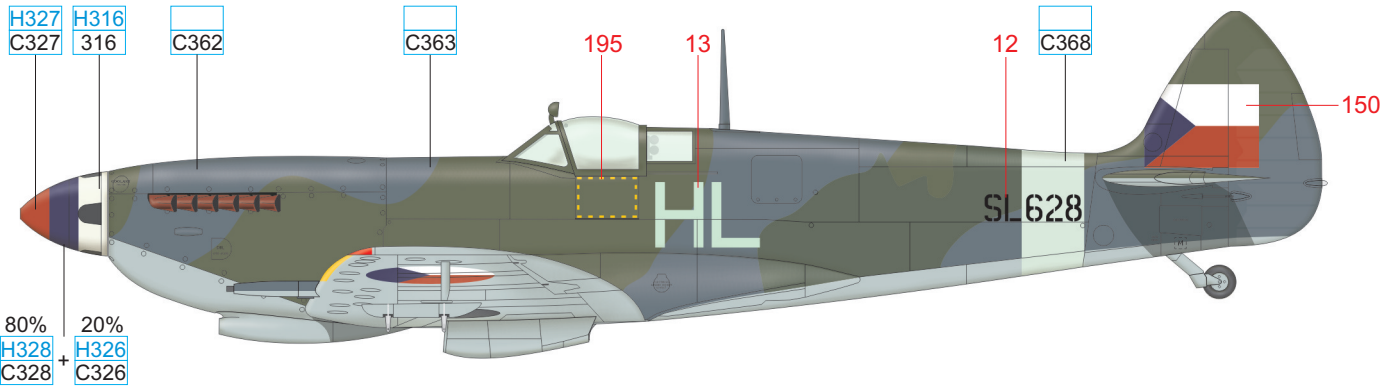

Část potahu se starším označením byla přetřena čerstvější Dark Green, která se jeví jako tmavší.

WHITE	H316 316	YELLOW	H4 4	RED	H327 C327	BLACK	H12 33
SKY	C368	MEDIUM SEA GRAY	C361	OCEAN GRAY	C362	DARK GREEN	C363
				BLUE	80% H328 C328 + 20% H326 C326