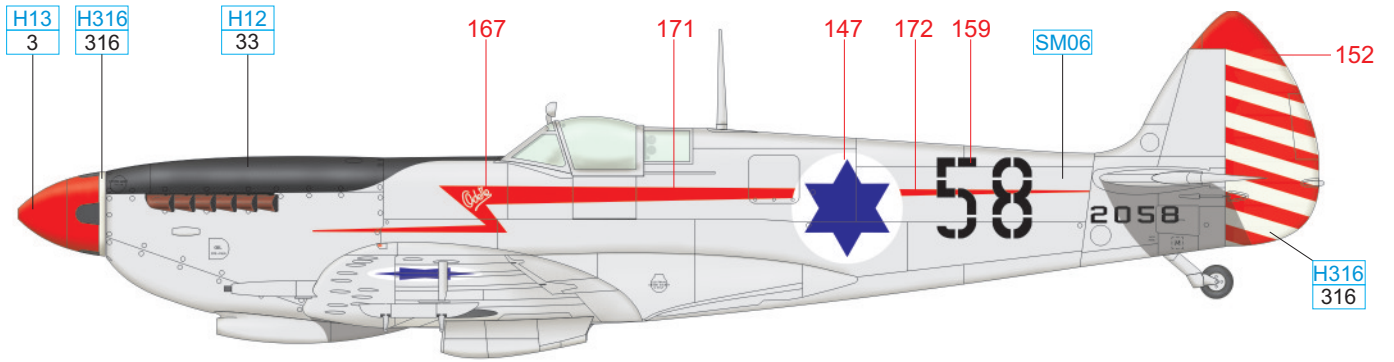

ALUMINIUM	MC218					
CHROME SILVER	SM06	WHITE	H316 316	YELLOW	H4 4	RED
						H13 3
						BLACK
						H12 33