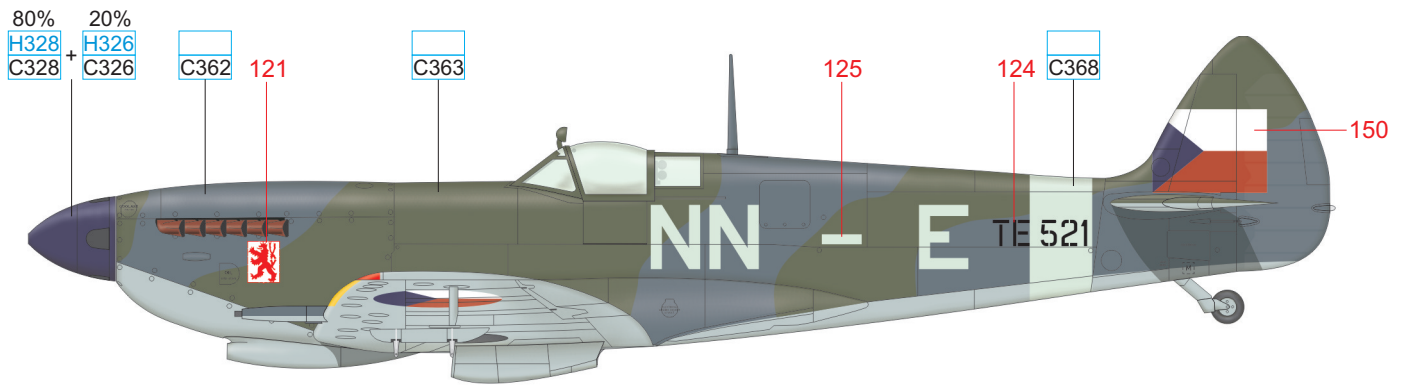

WHITE	H316 316	YELLOW	H4 4	BLUE	80% H328 C328 + 20% H326 C326
SKY	C368	MEDIUM SEA GRAY	C361	OCEAN GRAY	C362
		DARK GREEN	C363	BLACK	H12 33