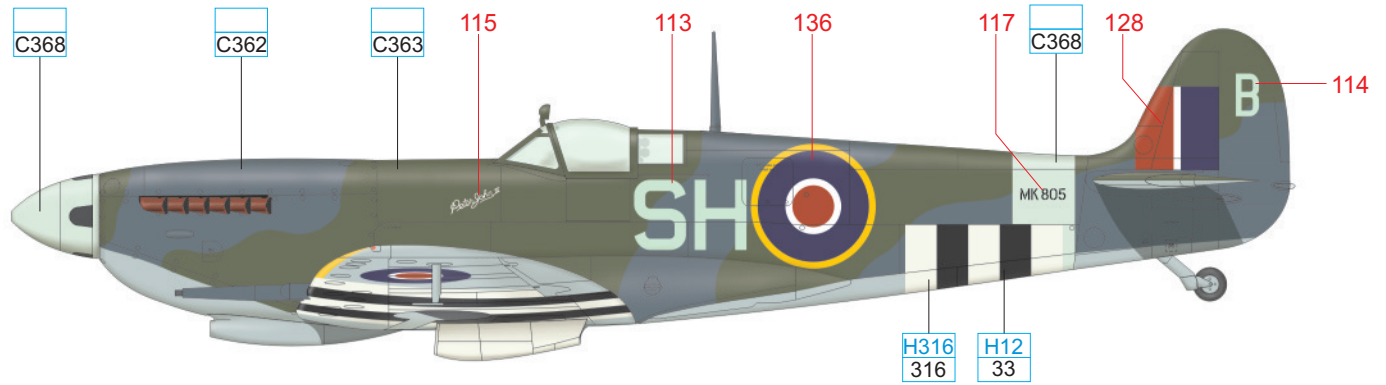

YELLOW	H4 4	WHITE	H316 316
SKY	C368	MEDIUM SEA GRAY	C361
		OCEAN GRAY	C362
		DARK GREEN	C363
		BLACK	H12 33