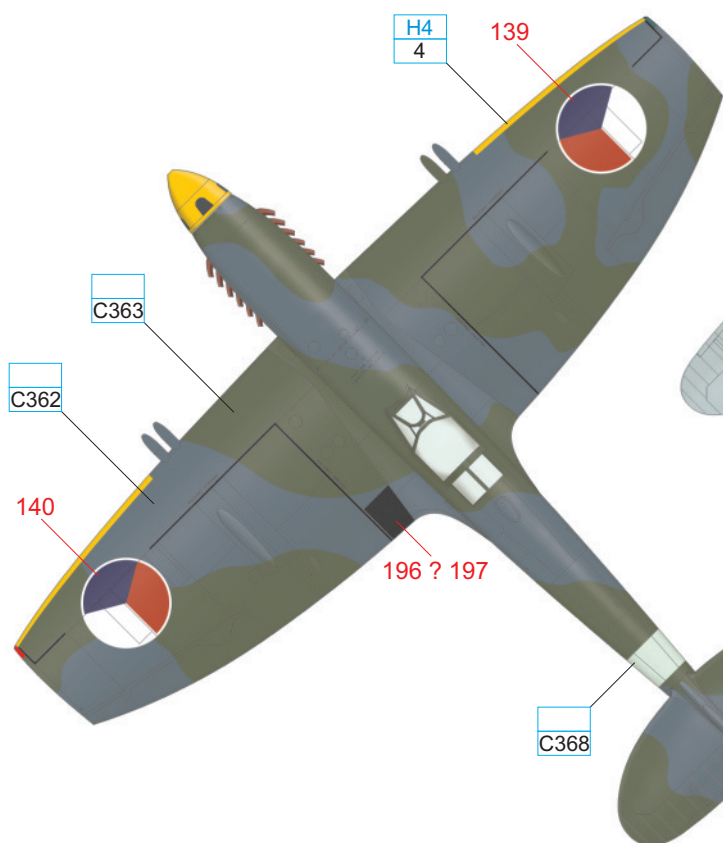

YELLOW	H4 4

SKY	C368

MEDIUM SEA GRAY	C361

OCEAN GRAY	C362

DARK GREEN	C363

BLACK	H12 33