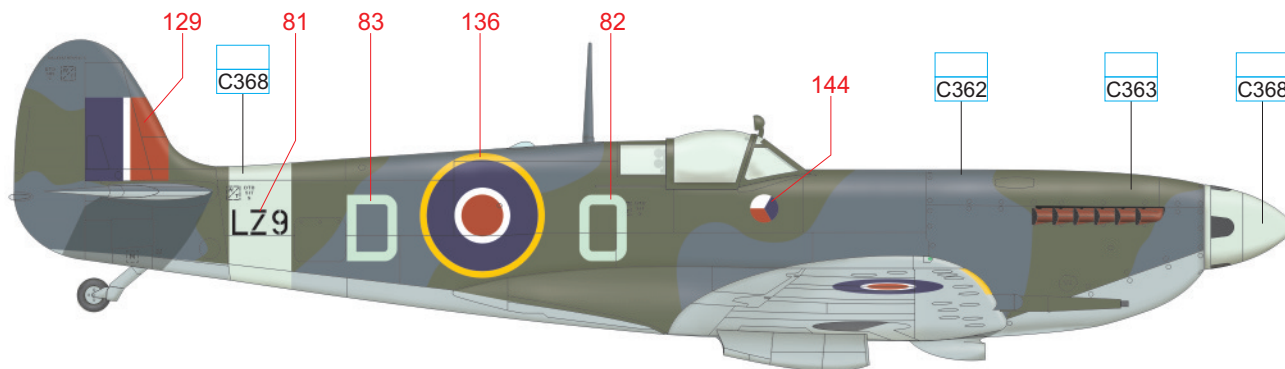

YELLOW	H4 4

SKY	C368

MEDIUM SEA GRAY	C361

OCEAN GRAY	C362

DARK GREEN	C363

BLACK	H12 33