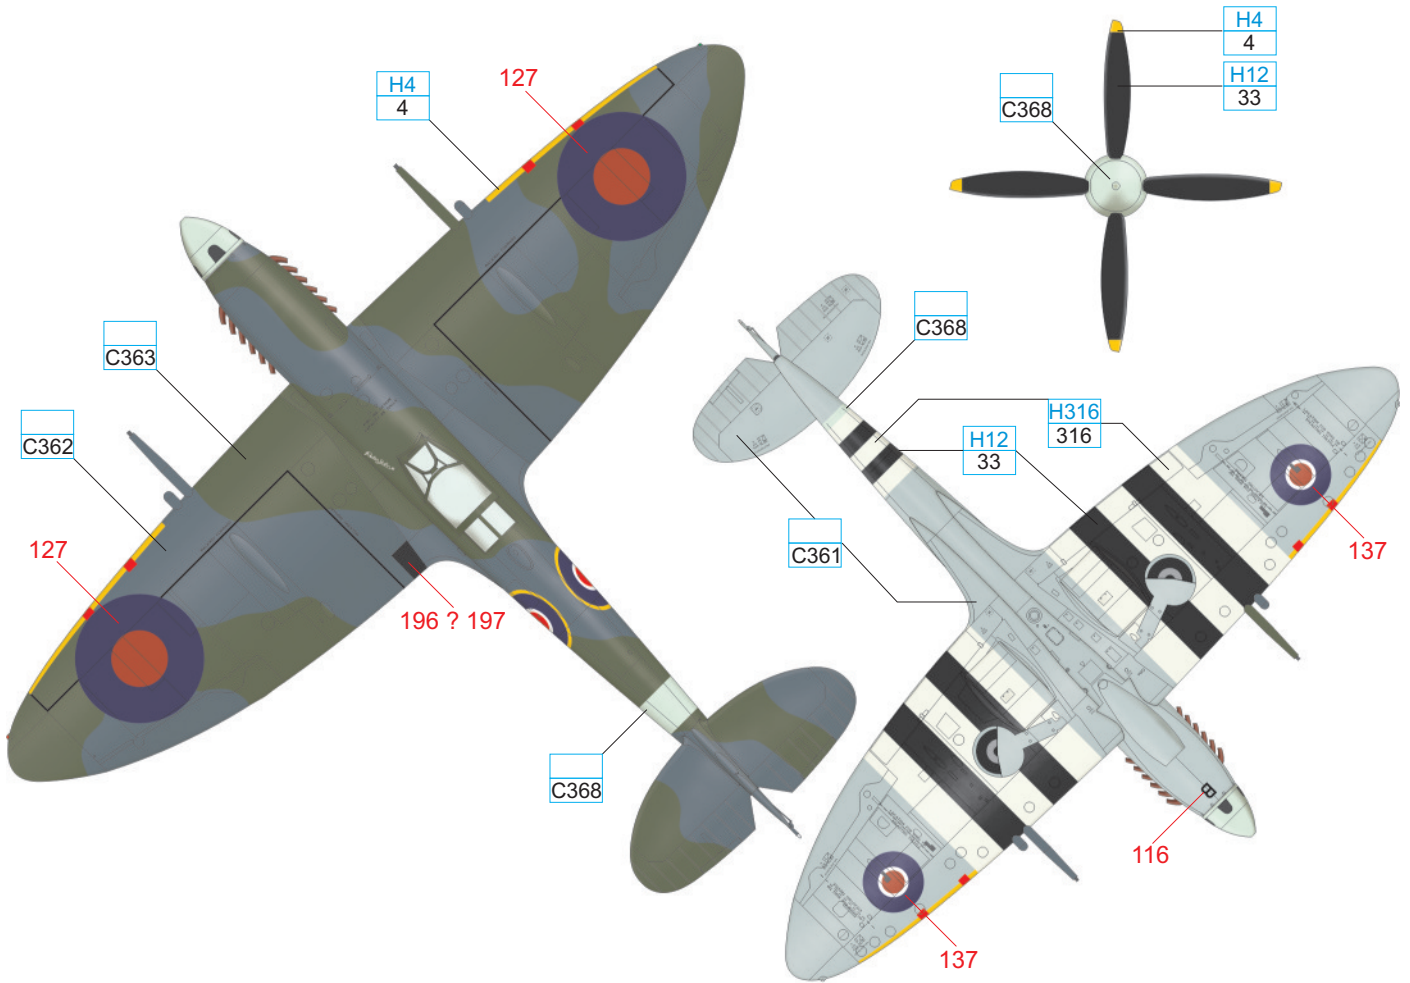

YELLOW	H4 4	WHITE	H316 316
SKY	C368	MEDIUM SEA GRAY	C361
		OCEAN GRAY	C362
		DARK GREEN	C363
		BLACK	H12 33