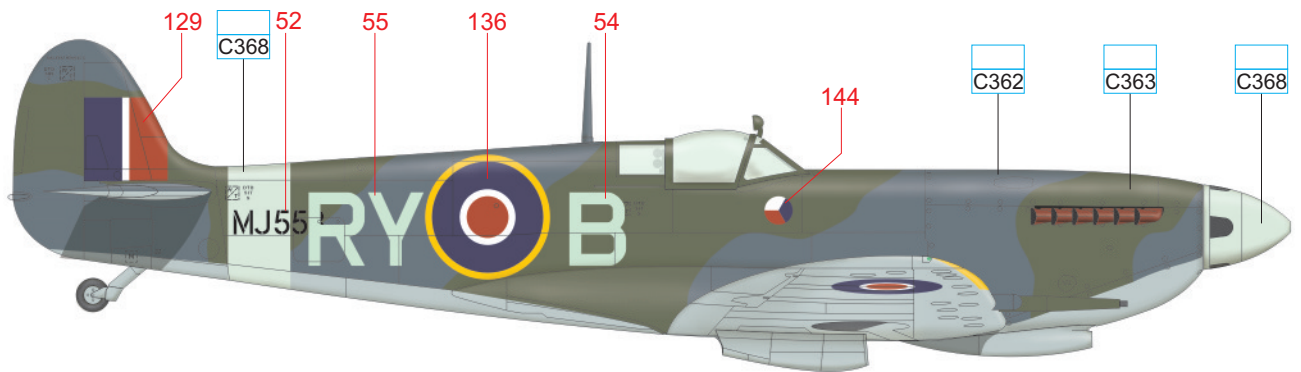

5 LF Mk.IXc, MJ558, W/O Arnošt Mrtvý, 313. Sqdn., 1944

YELLOW	H4 4

SKY	C368

MEDIUM SEA GRAY	C361

OCEAN GRAY	C362

DARK GREEN	C363

BLACK	H12 33

eduard