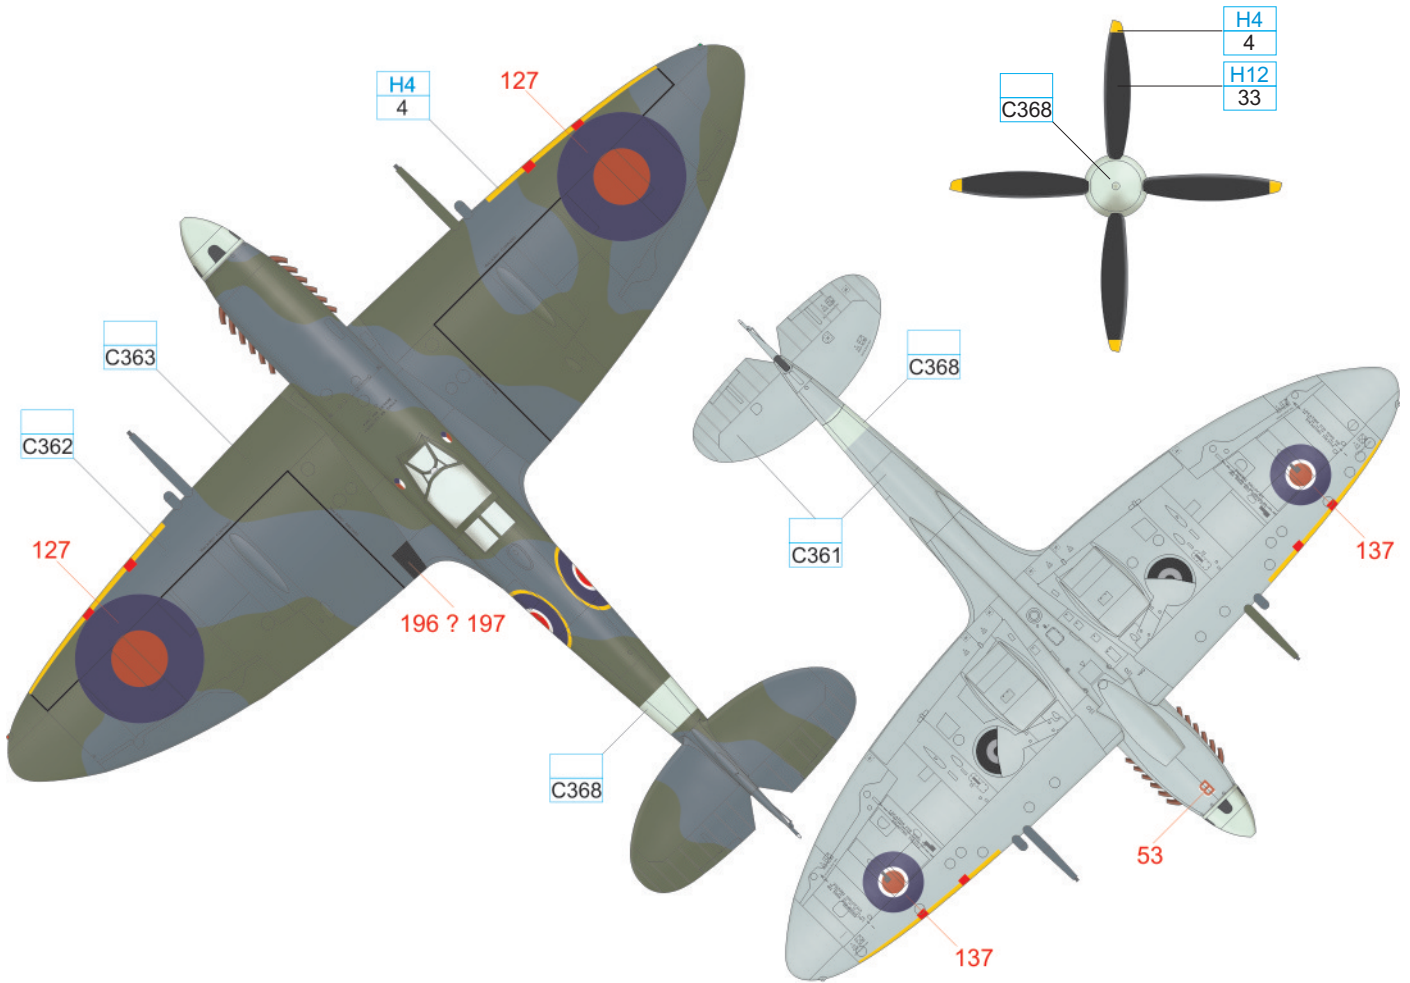

5 LF Mk.IXc, MJ558, W/O Arnošt Mrtvý, 313. Sqdn., 1944

YELLOW	H4 4

SKY	C368

MEDIUM SEA GRAY	C361

OCEAN GRAY	C362

DARK GREEN	C363

BLACK	H12 33

eduard