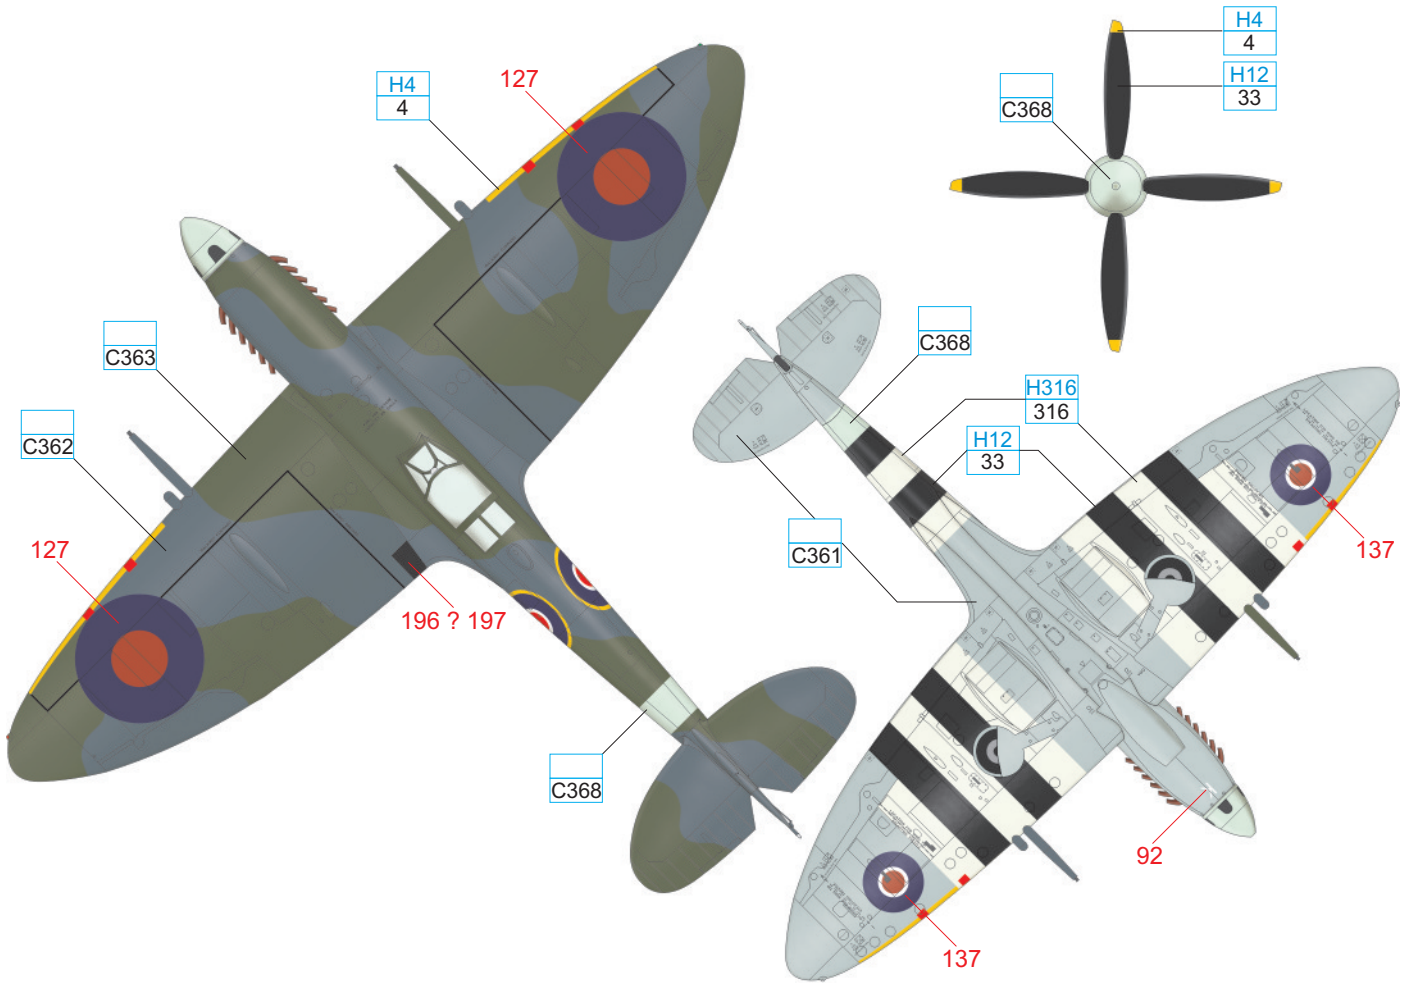

DARK GREEN	C363
------------	------

BLACK	H12 33
-------	-----------

eduard

YELLOW	H4 4	WHITE	H316 316
SKY	C368	MEDIUM SEA GRAY	C361
		OCEAN GRAY	C362
		DARK GREEN	C363
		BLACK	H12 33

YELLOW	H4 4	WHITE	H316 316
SKY	C368	MEDIUM SEA GRAY	C361
		OCEAN GRAY	C362
		DARK GREEN	C363
		BLACK	H12 33