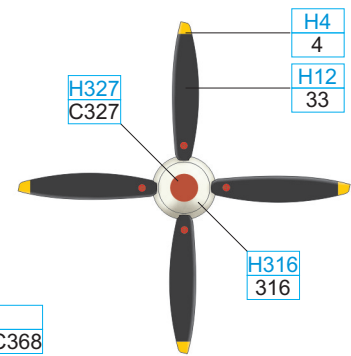

WHITE	H316 316	YELLOW	H4 4	RED	H327 C327
SKY	C368	MEDIUM SEA GRAY	C361	OCEAN GRAY	C362
		DARK GREEN	C363	BLACK	H12 33