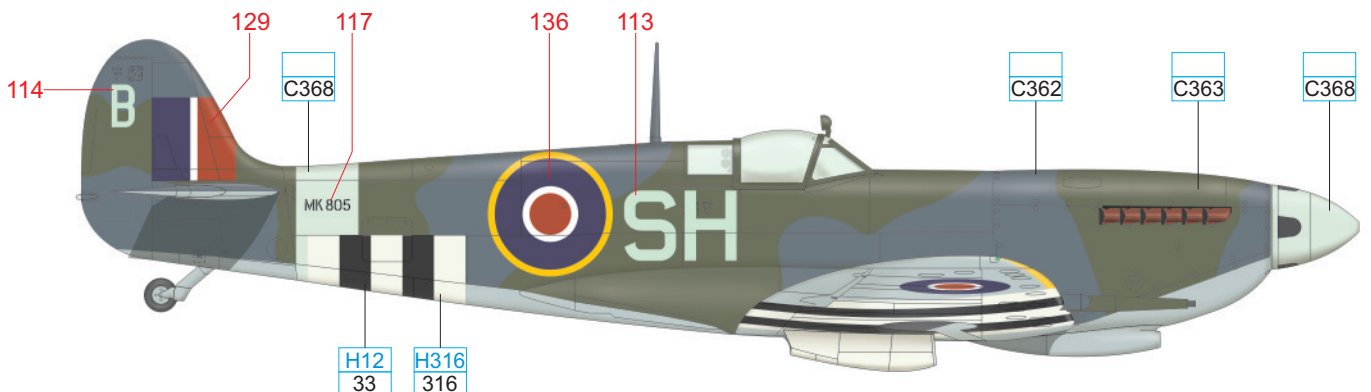

YELLOW	H4 4	WHITE	H316 316
SKY	C368	MEDIUM SEA GRAY	C361
		OCEAN GRAY	C362
		DARK GREEN	C363
		BLACK	H12 33