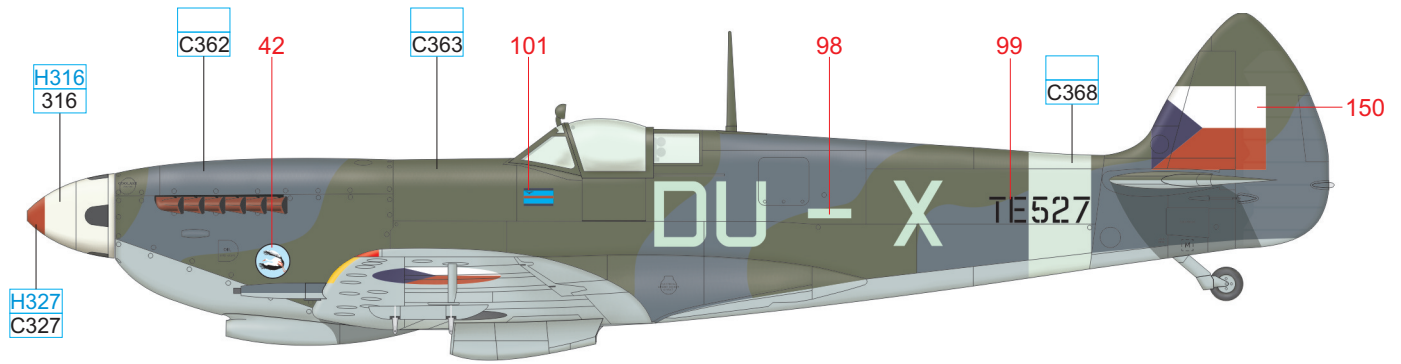

WHITE	H316 316	YELLOW	H4 4	RED	H327 C327
SKY	C368	MEDIUM SEA GRAY	C361	OCEAN GRAY	C362
		DARK GREEN	C363	BLACK	H12 33