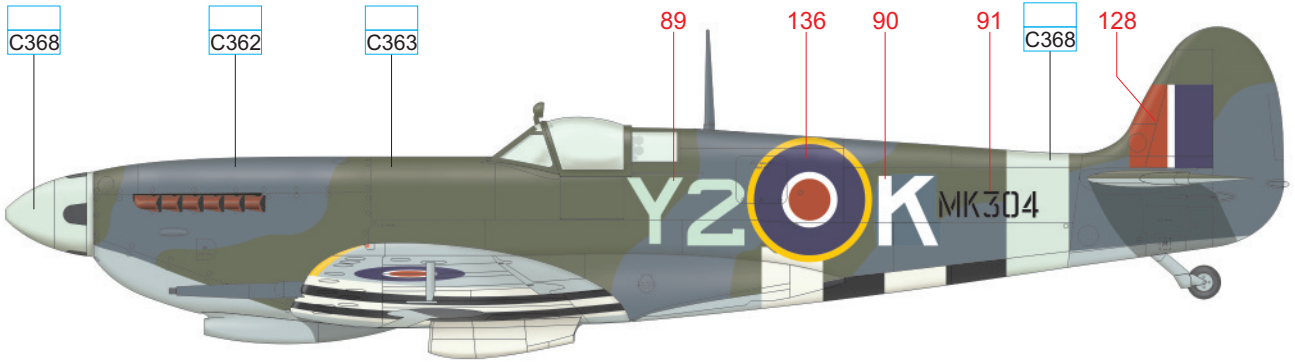

DARK GREEN	C363
------------	------

BLACK	H12 33
-------	-----------

eduard

YELLOW	H4 4	WHITE	H316 316
SKY	C368	MEDIUM SEA GRAY	C361
		OCEAN GRAY	C362
		DARK GREEN	C363
		BLACK	H12 33

YELLOW	H4 4	WHITE	H316 316
SKY	C368	MEDIUM SEA GRAY	C361
		OCEAN GRAY	C362
		DARK GREEN	C363
		BLACK	H12 33