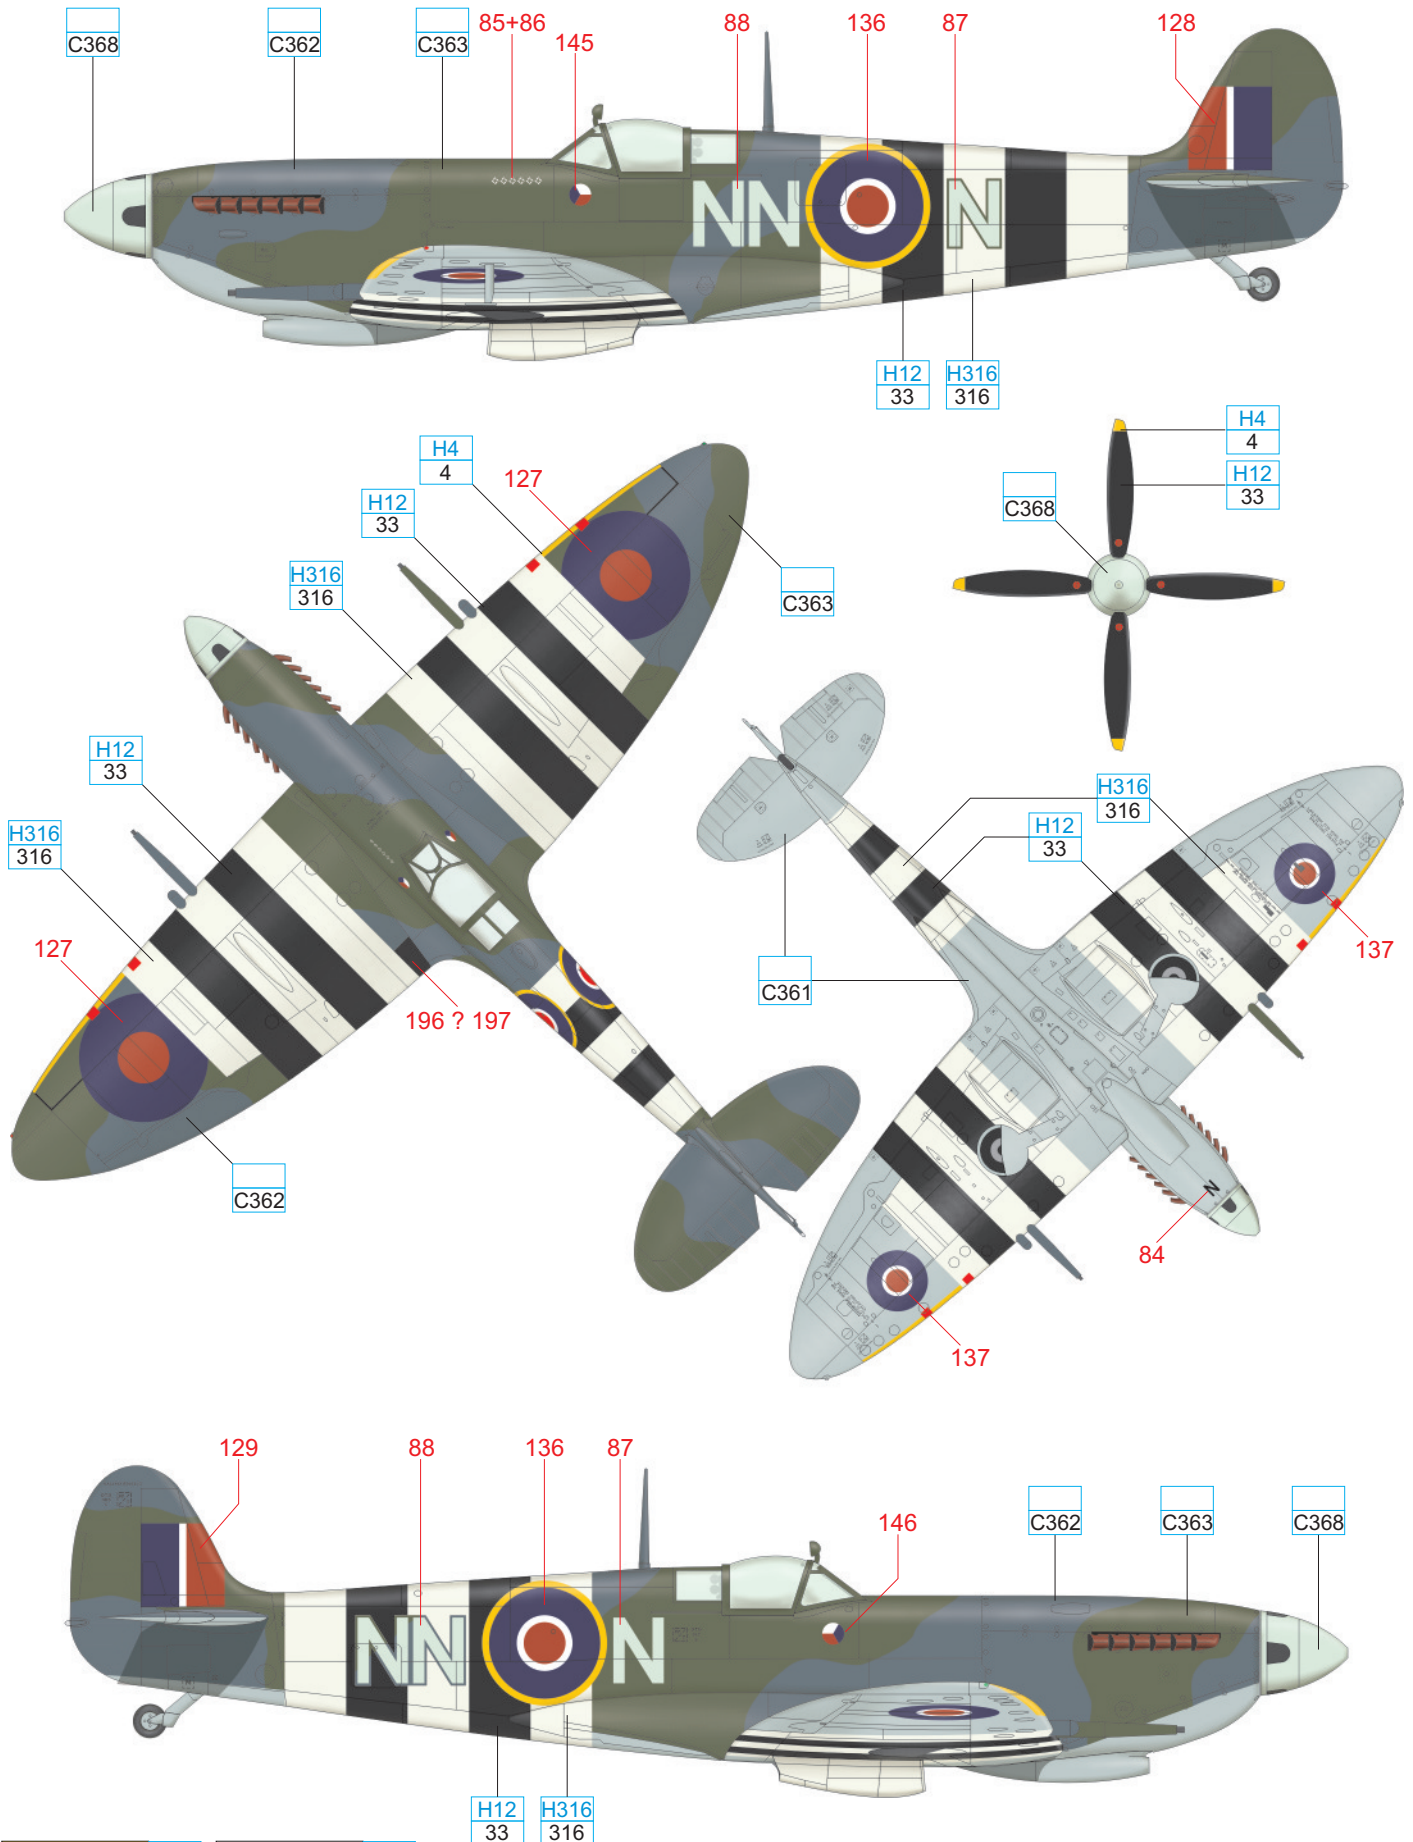

YELLOW	H4 4	WHITE	H316 316
SKY	C368	MEDIUM SEA GRAY	C361
		OCEAN GRAY	C362
		DARK GREEN	C363
		BLACK	H12 33