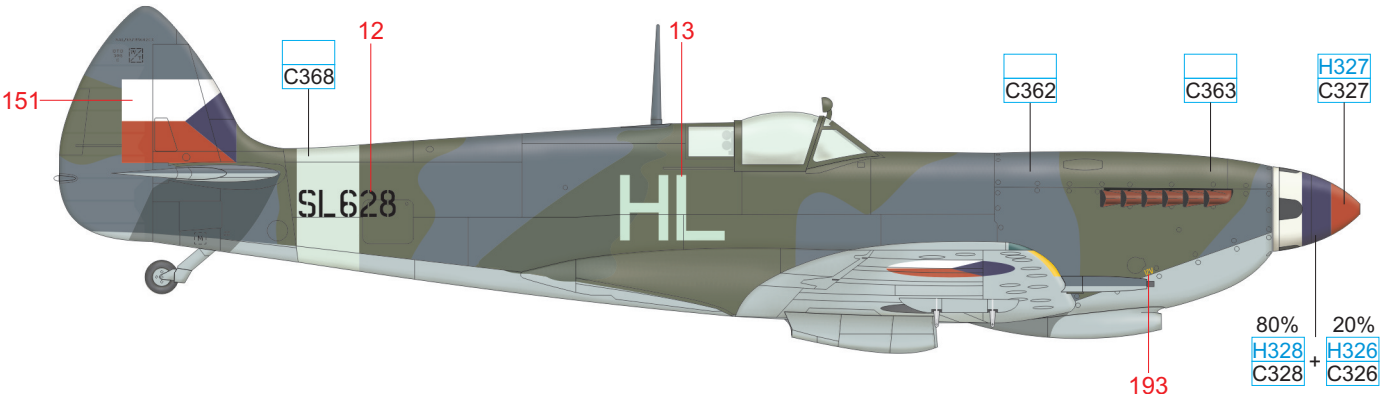

Část potahu se starším označením byla přetřena čerstvější Dark Green, která se jeví jako tmavší.

WHITE	H316 316	YELLOW	H4 4	RED	H327 C327	BLACK	H12 33
SKY	C368	MEDIUM SEA GRAY	C361	OCEAN GRAY	C362	DARK GREEN	C363
				BLUE	80% H328 C328 + 20% H326 C326