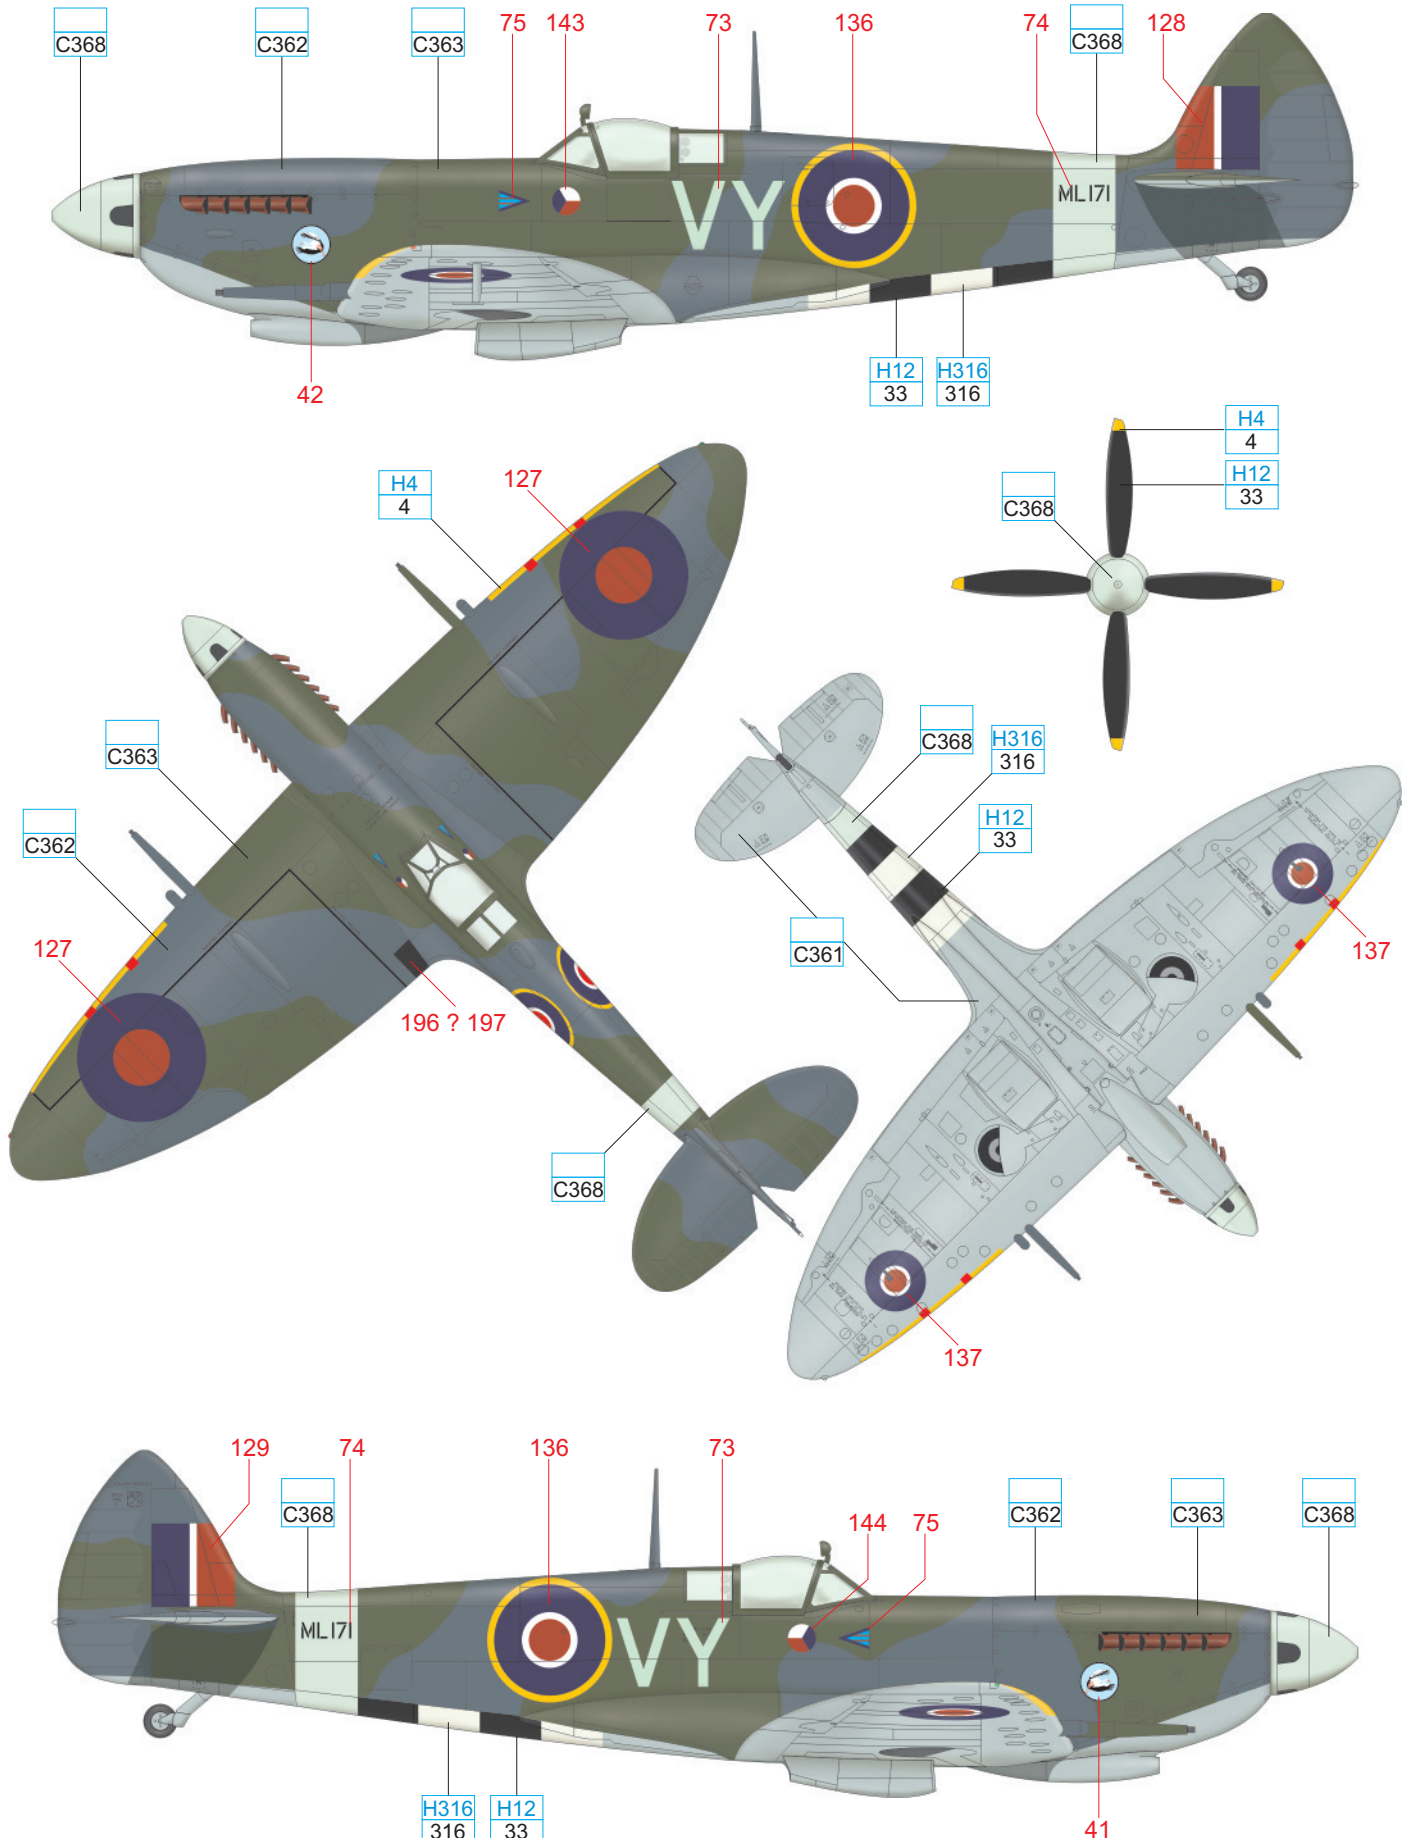

YELLOW	H4 4	WHITE	H316 316
SKY	C368	MEDIUM SEA GRAY	C361
		OCEAN GRAY	C362
		DARK GREEN	C363
		BLACK	H12 33