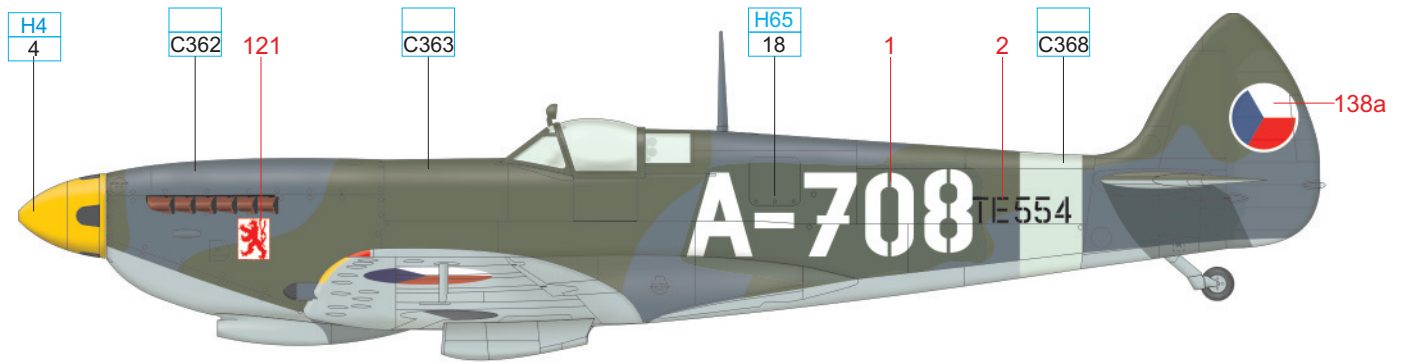

YELLOW	H4 4	RLM 71	H65 18
SKY	C368	MEDIUM SEA GRAY	C361
		OCEAN GRAY	C362
		DARK GREEN	C363
		BLACK	H12 33