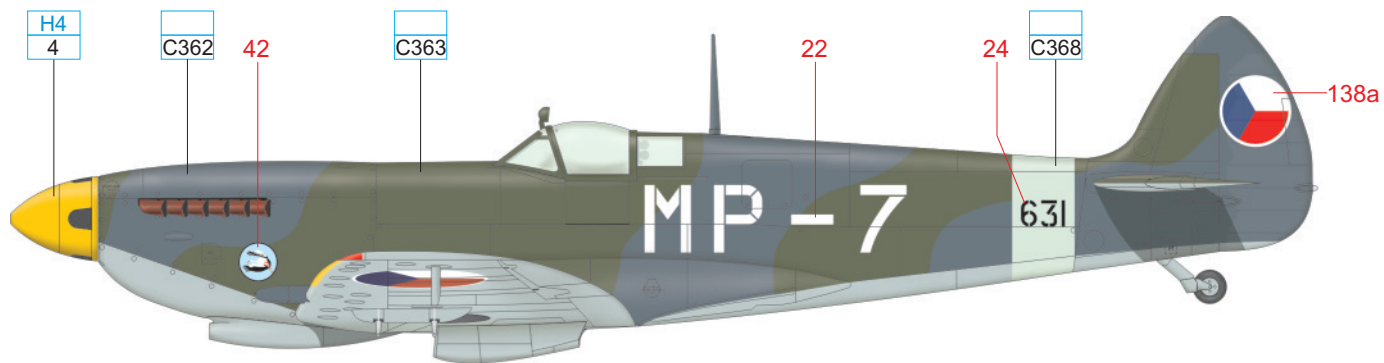

YELLOW	H4 4

SKY	C368

MEDIUM SEA GRAY	C361

OCEAN GRAY	C362

DARK GREEN	C363

BLACK	H12 33