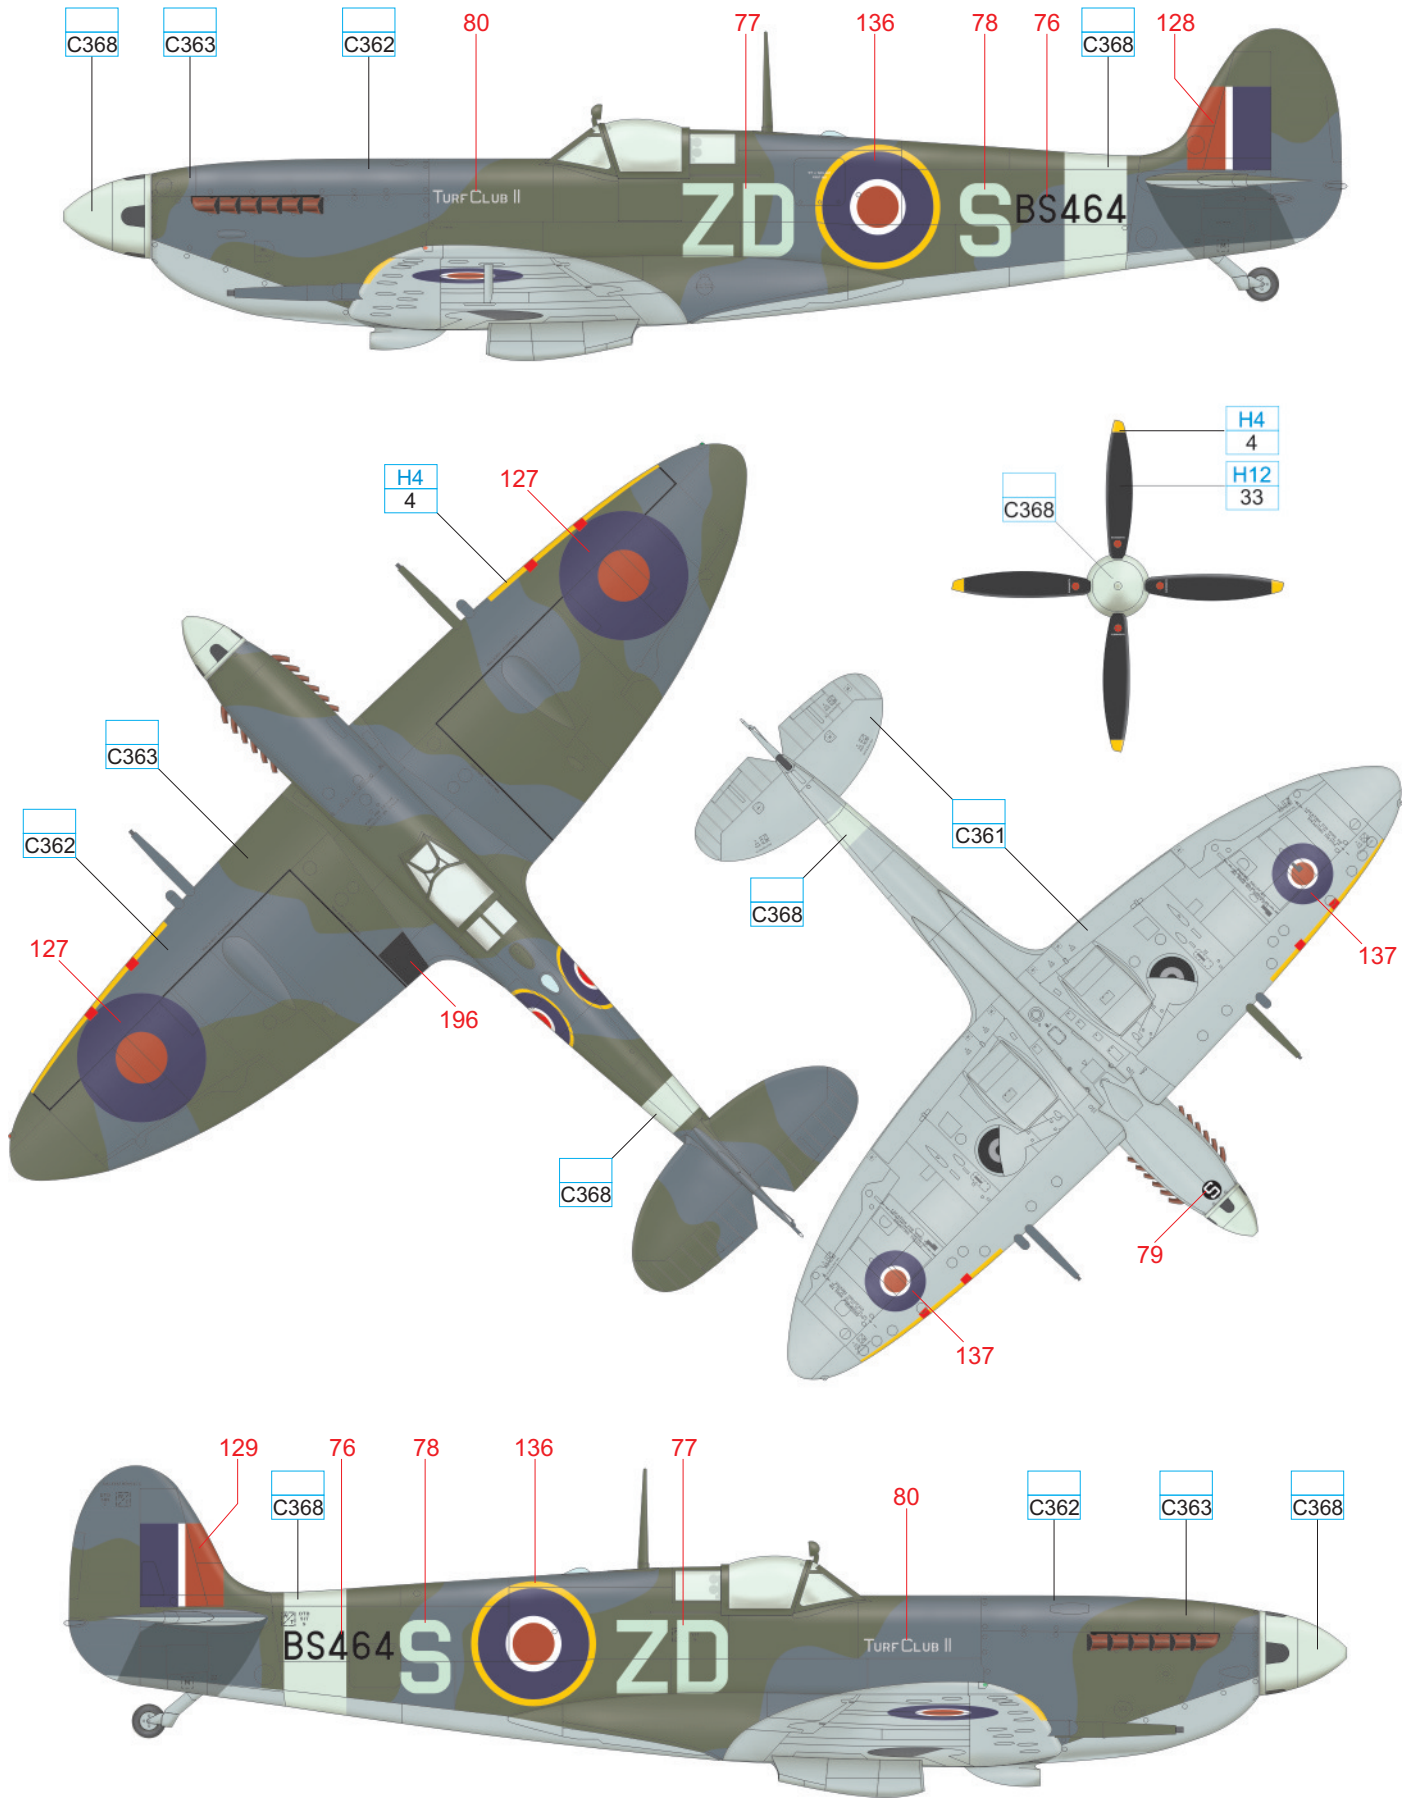

3 F Mk.IXc, BS464, 222. Sqdn., Hornchurch, červen 1943

YELLOW	H4 4

SKY	C368

MEDIUM SEA GRAY	C361

OCEAN GRAY	C362

DARK GREEN	C363

BLACK	H12 33

eduard