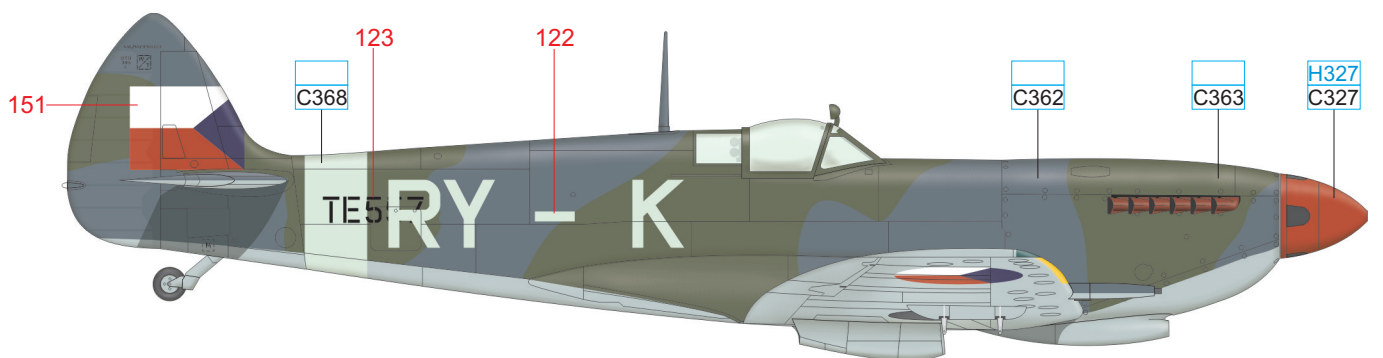

MEDIUM SEA GRAY	C361
-----------------	------

OCEAN GRAY	C362
------------	------

DARK GREEN	C363
------------	------

BLACK	H12 33
-------	-----------

WHITE	H316 316	YELLOW	H4 4	RED	H327 C327
SKY	C368	MEDIUM SEA GRAY	C361	OCEAN GRAY	C362
		DARK GREEN	C363	BLACK	H12 33