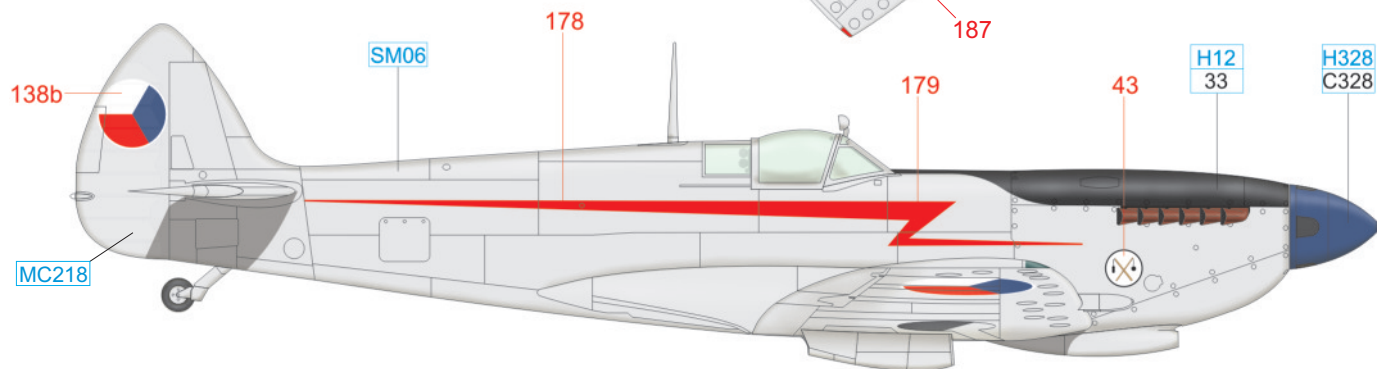

CHROME SILVER	SM06	YELLOW	H4 4	BLUE	H328 C328	BLACK	H12 33	ALUMINIUM	MC218