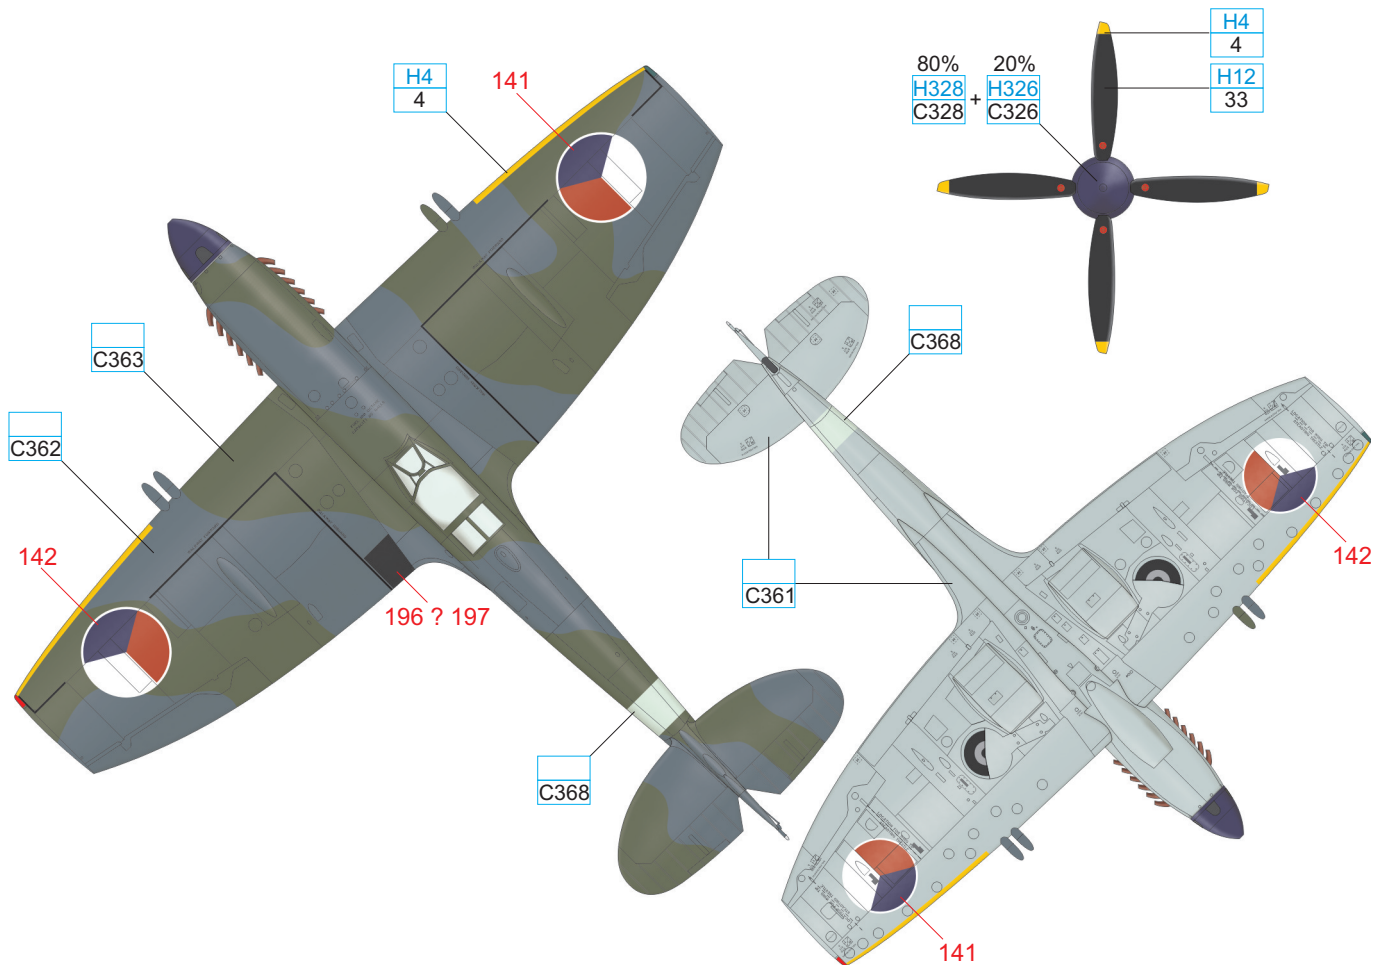

31 LF Mk.IXe, SL632, Letecký pluk 5, letiště Plzeň - Bory, červen 1947

YELLOW	H4 4	BLUE	80% H328 C328 + 20% H326 C326
SKY	C368	MEDIUM SEA GRAY	C361
		OCEAN GRAY	C362
		DARK GREEN	C363
		BLACK	H12 33