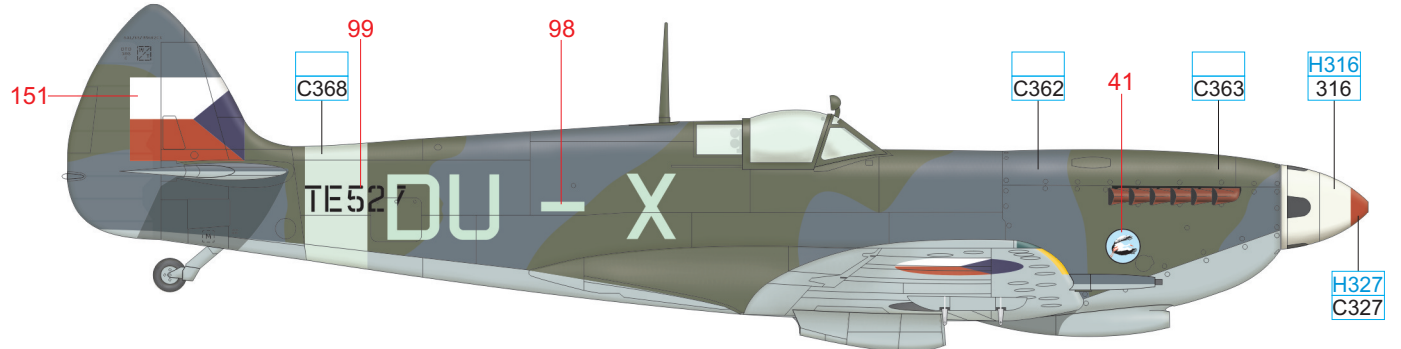

WHITE	H316 316	YELLOW	H4 4	RED	H327 C327
SKY	C368	MEDIUM SEA GRAY	C361	OCEAN GRAY	C362
		DARK GREEN	C363	BLACK	H12 33