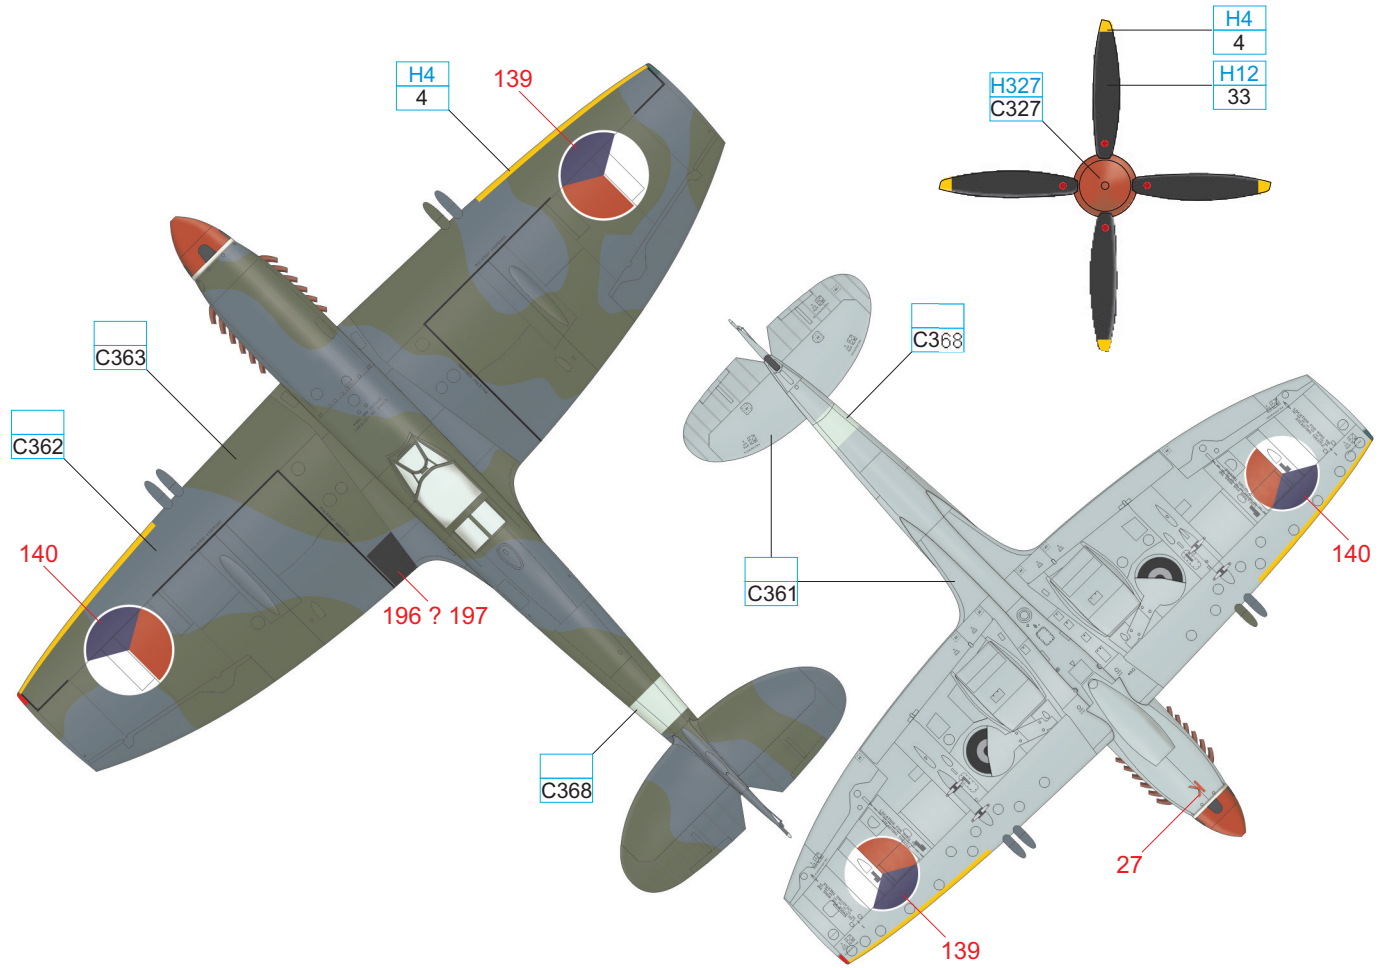

YELLOW	H4 4	RED	H327 C327
SKY	C368	MEDIUM SEA GRAY	C361
		OCEAN GRAY	C362
		DARK GREEN	C363
		BLACK	H12 33