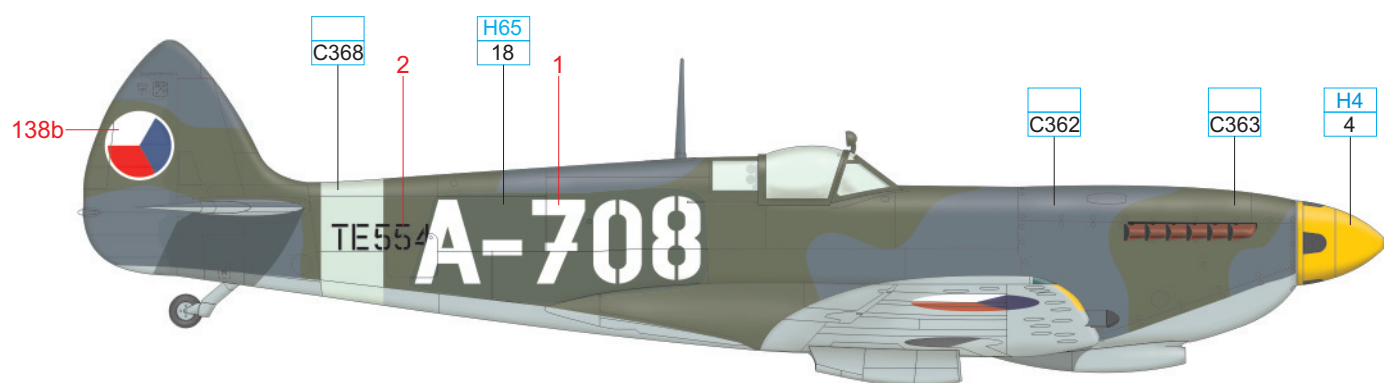

YELLOW	H4 4	RLM 71	H65 18
SKY	C368	MEDIUM SEA GRAY	C361
		OCEAN GRAY	C362
		DARK GREEN	C363
		BLACK	H12 33