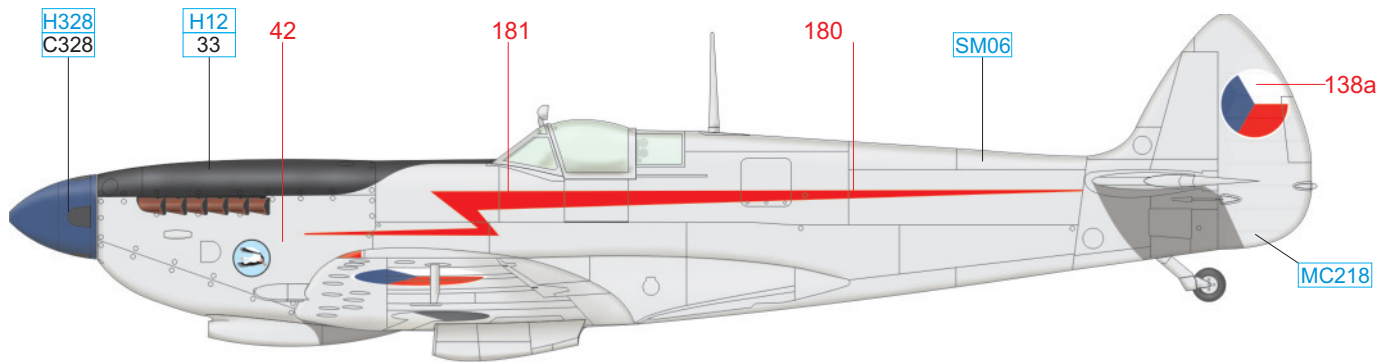

CHROME SILVER	SM06	YELLOW	H4 4	BLUE	H328 C328	BLACK	H12 33	ALUMINIUM	MC218