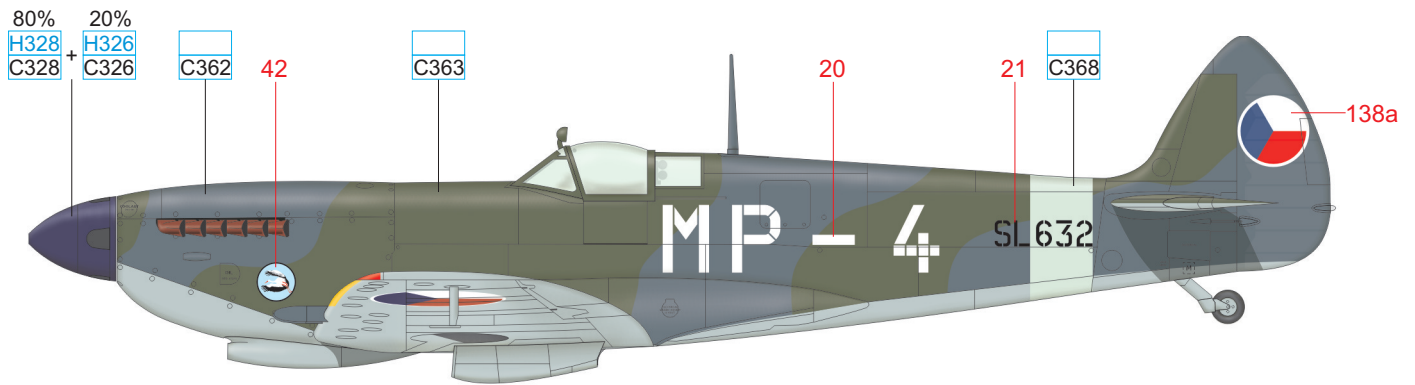

31 LF Mk.IXe, SL632, Letecký pluk 5, letiště Plzeň - Bory, červen 1947

YELLOW	H4 4	BLUE	80% H328 C328 + 20% H326 C326
SKY	C368	MEDIUM SEA GRAY	C361
		OCEAN GRAY	C362
		DARK GREEN	C363
		BLACK	H12 33