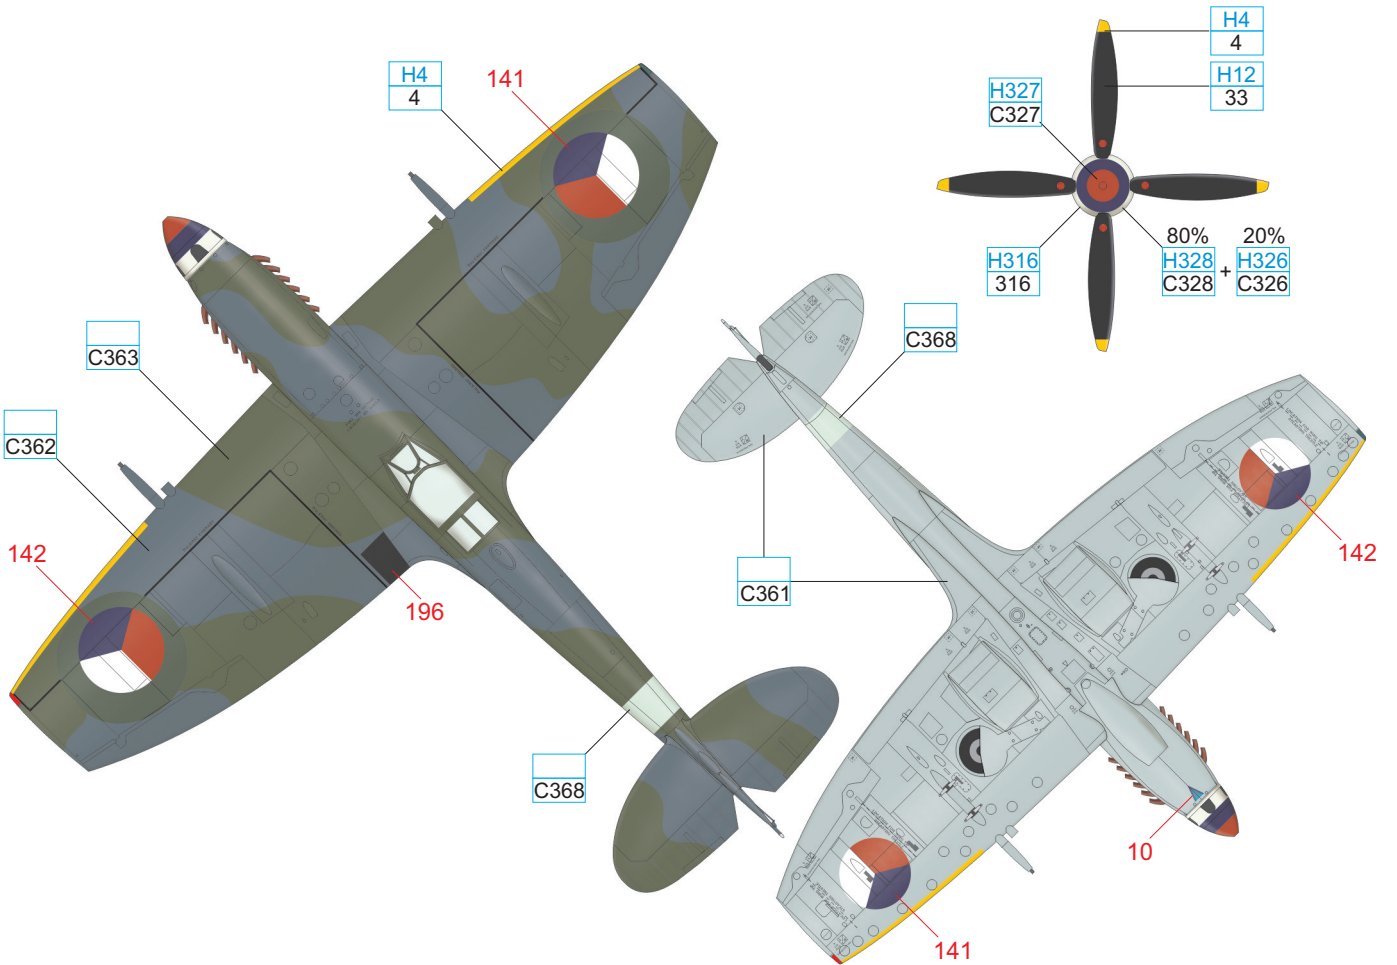

Část potahu se starším označením byla přetřena čerstvější Dark Green, která se jeví jako tmavší.

WHITE	H316 316	YELLOW	H4 4	RED	H327 C327	BLACK	H12 33
SKY	C368	MEDIUM SEA GRAY	C361	OCEAN GRAY	C362	DARK GREEN	C363
				BLUE	80% H328 C328 + 20% H326 C326