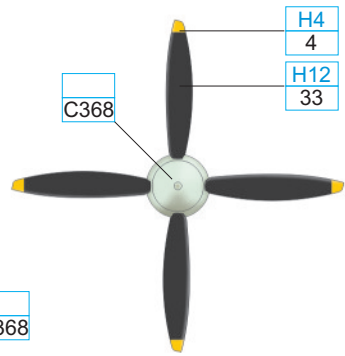

YELLOW	H4 4	WHITE	H316 316
SKY	C368	MEDIUM SEA GRAY	C361
		OCEAN GRAY	C362
		DARK GREEN	C363
		BLACK	H12 33