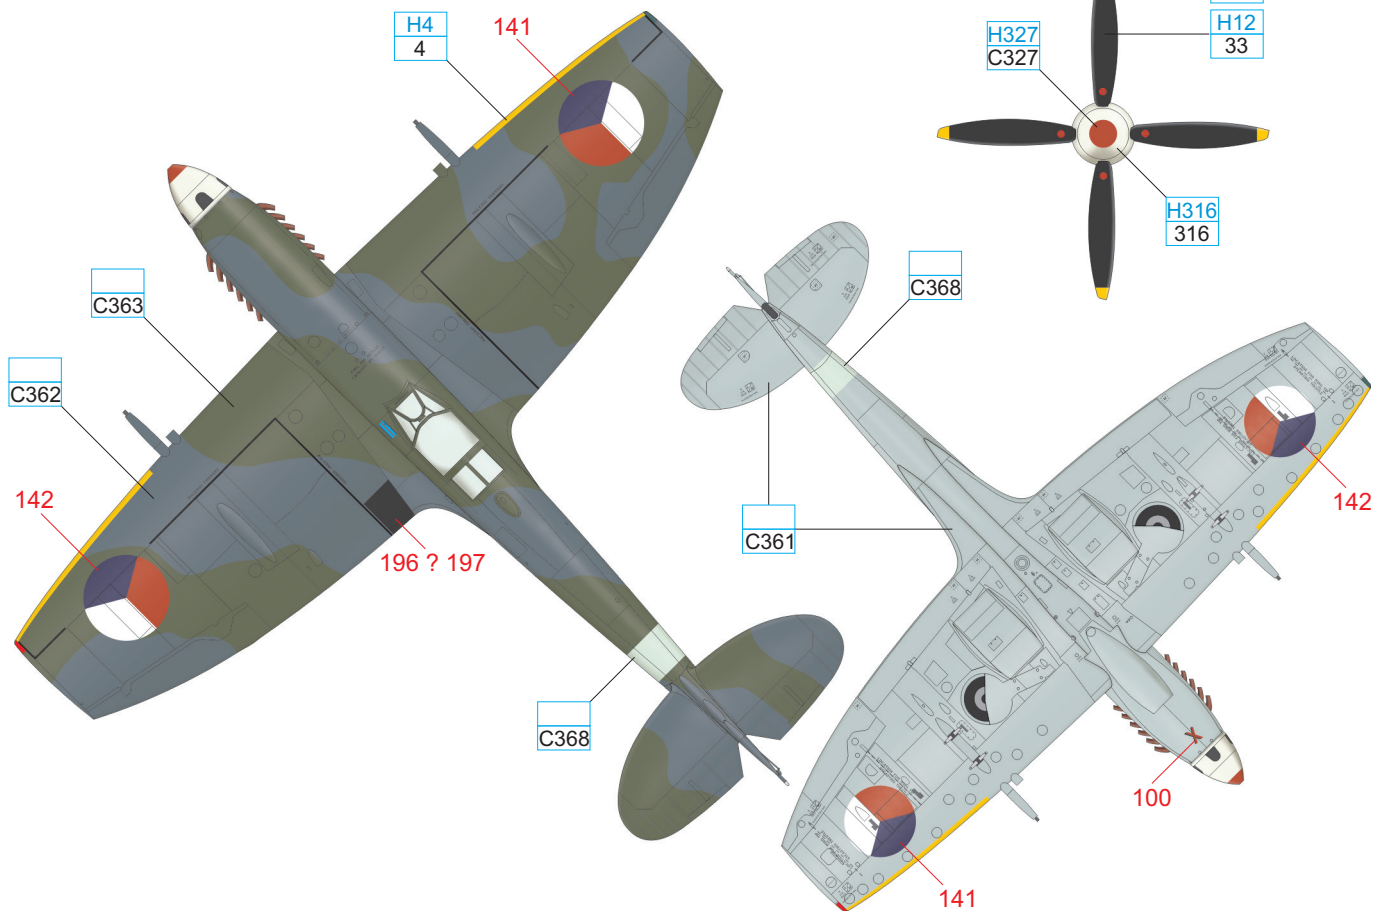

WHITE	H316 316	YELLOW	H4 4	RED	H327 C327
SKY	C368	MEDIUM SEA GRAY	C361	OCEAN GRAY	C362
		DARK GREEN	C363	BLACK	H12 33