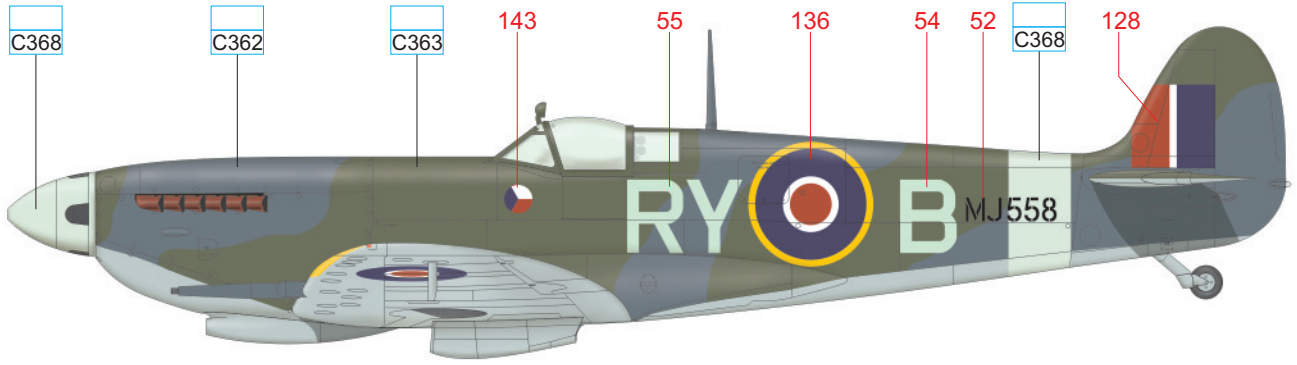

5 LF Mk.IXc, MJ558, W/O Arnošt Mrtvý, 313. Sqdn., 1944

YELLOW	H4 4

SKY	C368

MEDIUM SEA GRAY	C361

OCEAN GRAY	C362

DARK GREEN	C363

BLACK	H12 33

eduard