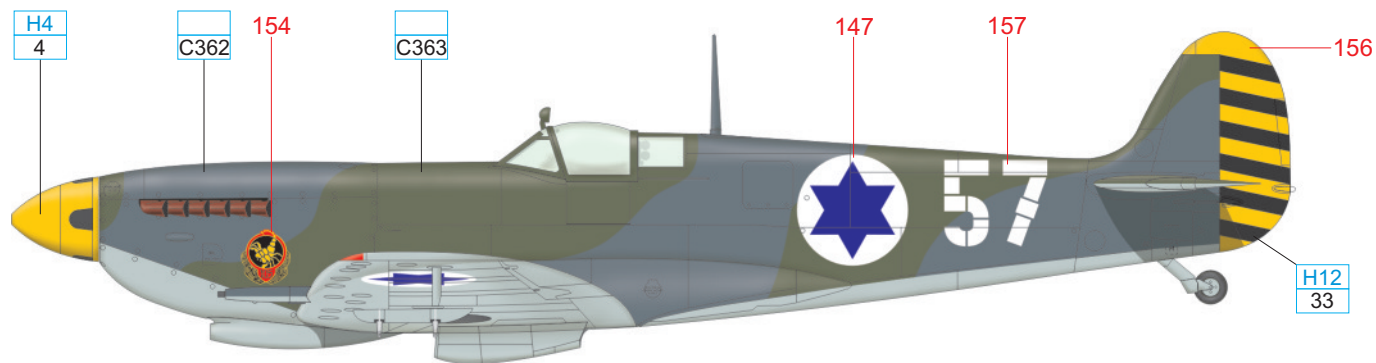

YELLOW	H4 4

RED	H13 3

MEDIUM SEA GRAY	C361

OCEAN GRAY	C362

DARK GREEN	C363

BLACK	H12 33