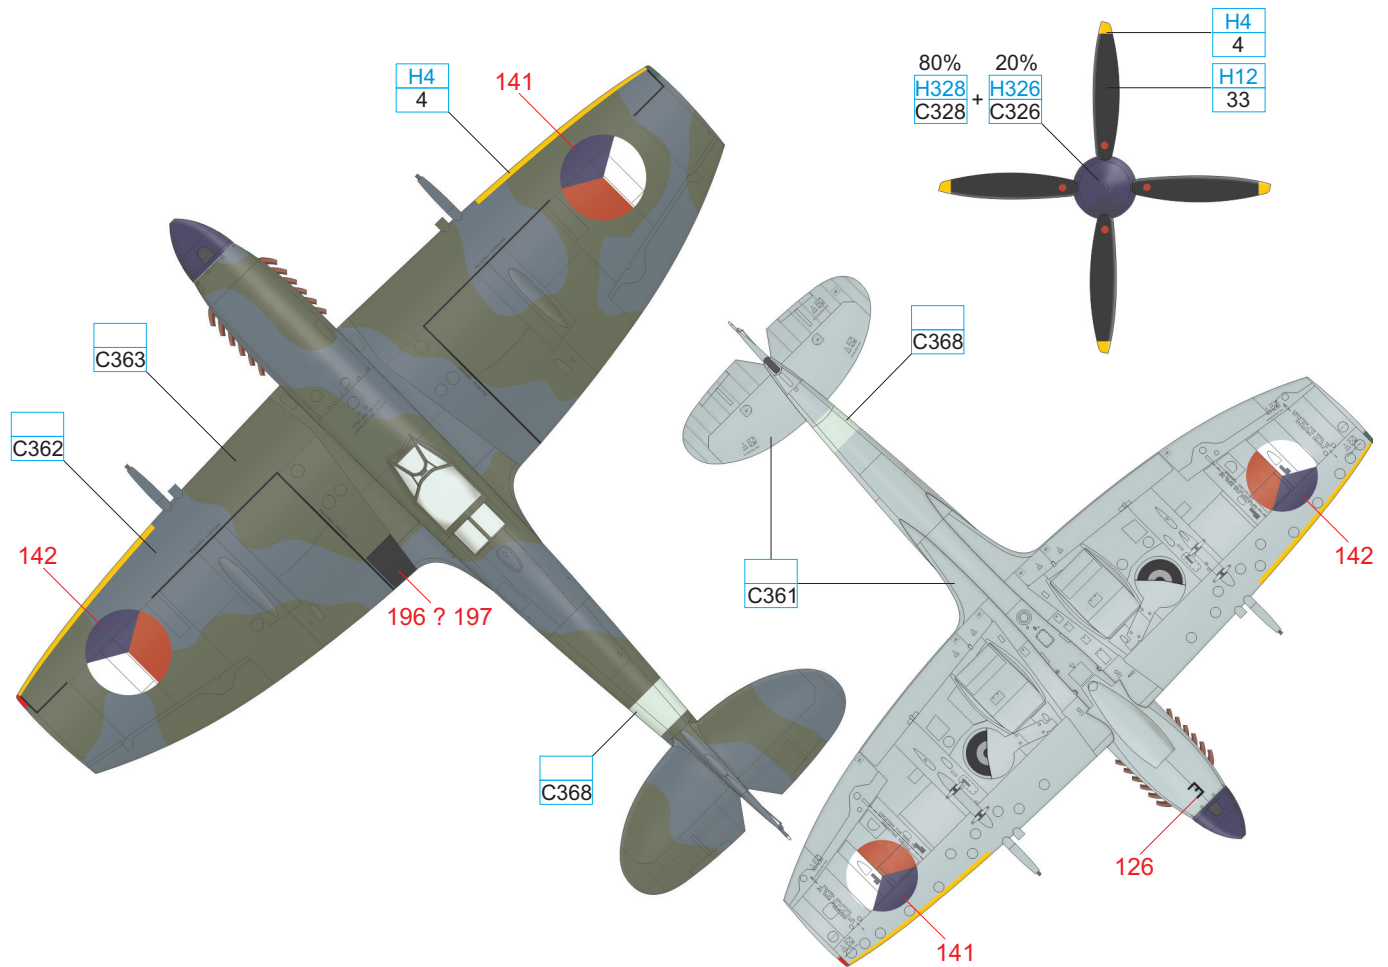

WHITE	H316 316	YELLOW	H4 4	BLUE	80% H328 C328 + 20% H326 C326
SKY	C368	MEDIUM SEA GRAY	C361	OCEAN GRAY	C362
		DARK GREEN	C363	BLACK	H12 33