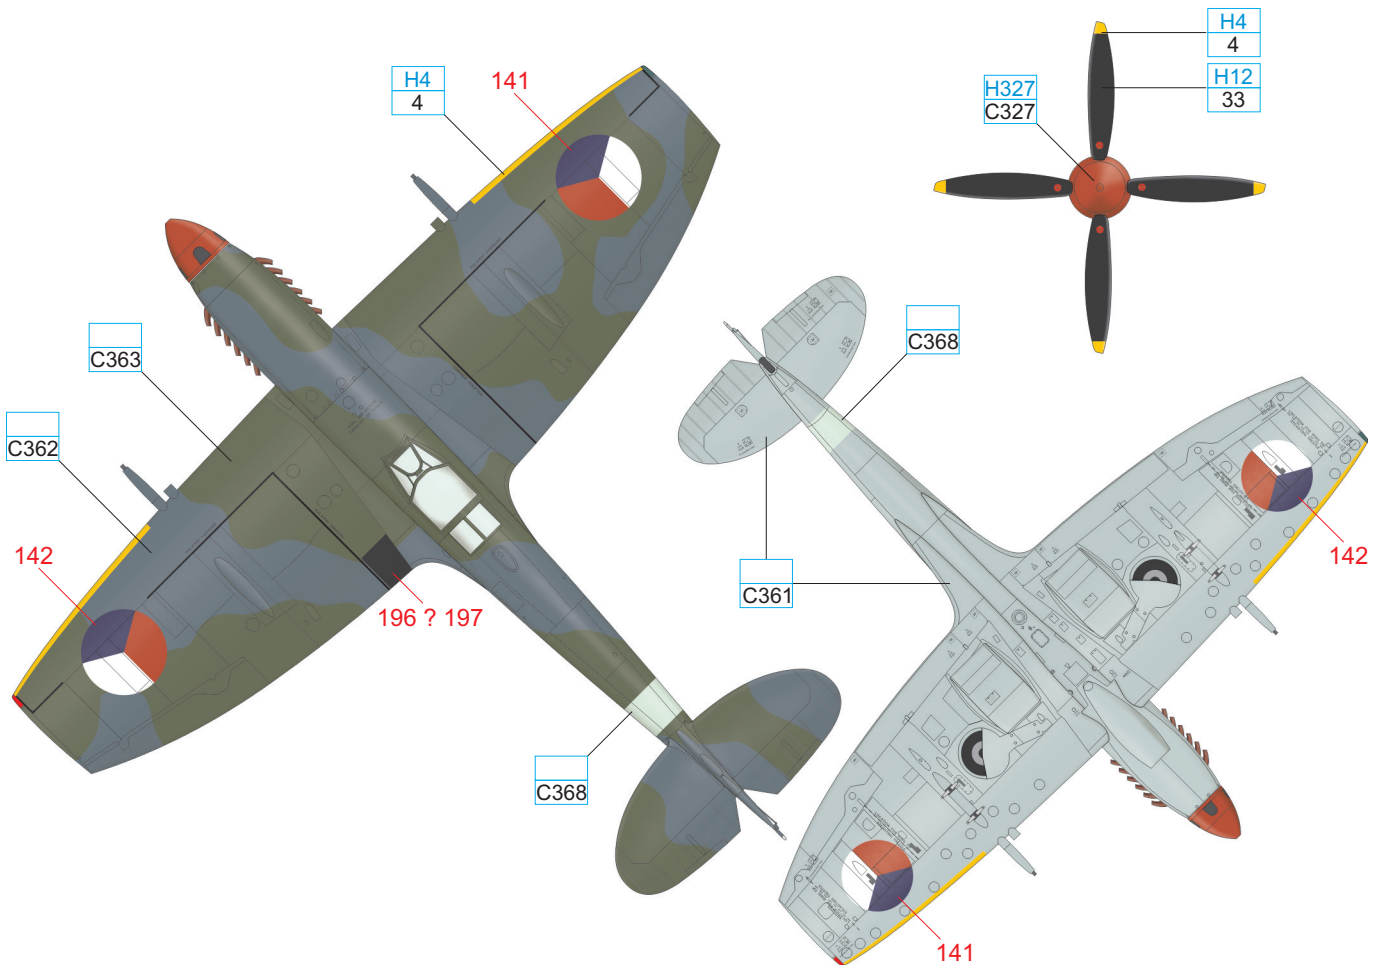

MEDIUM SEA GRAY	C361
-----------------	------

OCEAN GRAY	C362
------------	------

DARK GREEN	C363
------------	------

BLACK	H12 33
-------	-----------

WHITE	H316 316	YELLOW	H4 4	RED	H327 C327
SKY	C368	MEDIUM SEA GRAY	C361	OCEAN GRAY	C362
		DARK GREEN	C363	BLACK	H12 33