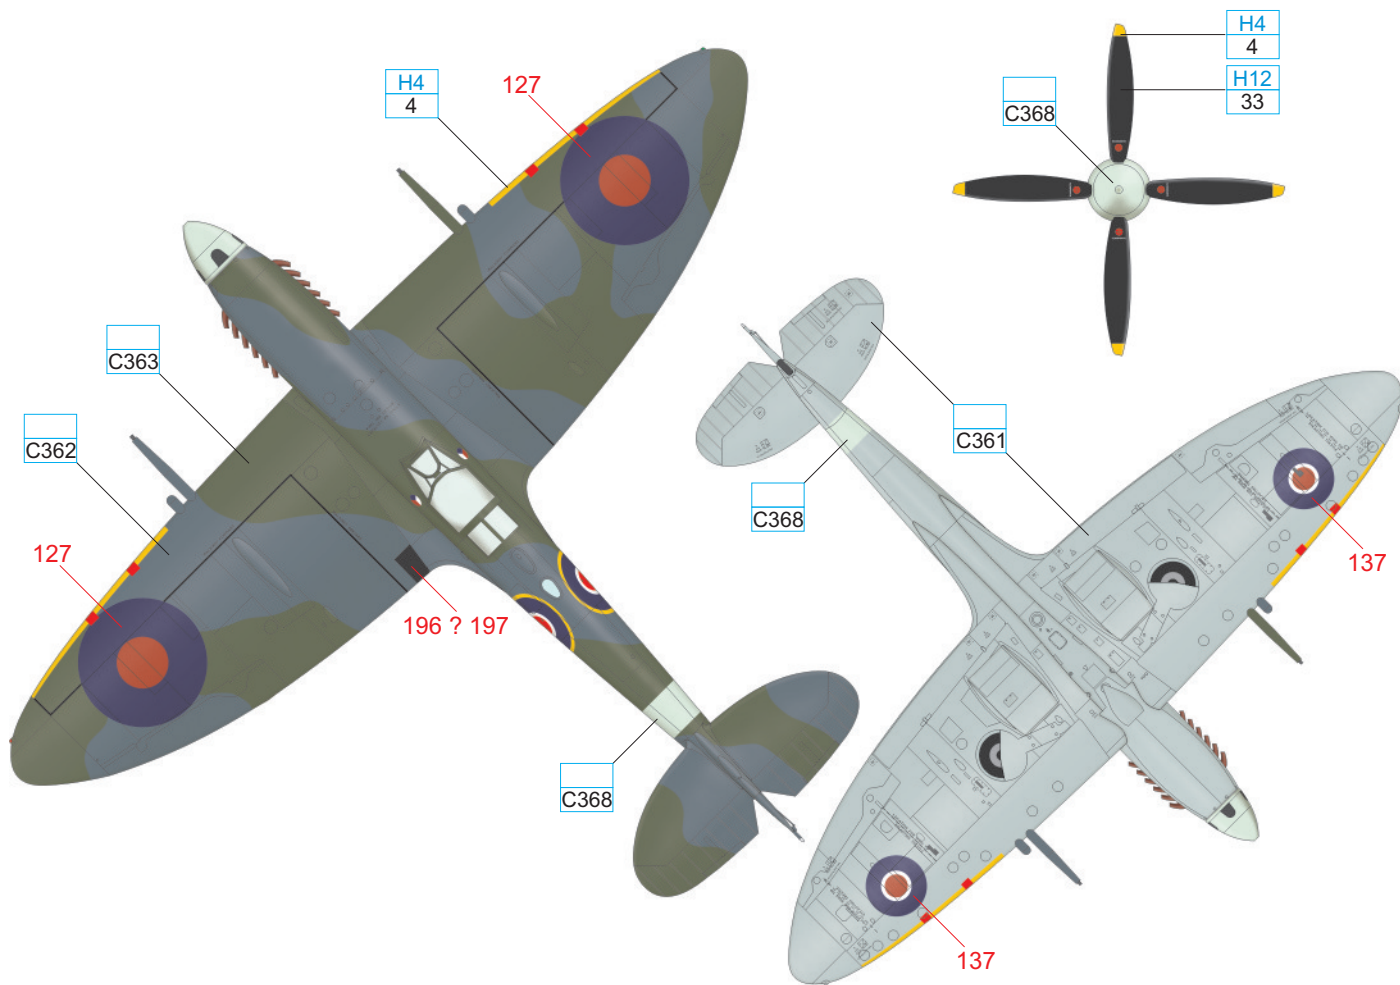

YELLOW	H4 4

SKY	C368

MEDIUM SEA GRAY	C361

OCEAN GRAY	C362

DARK GREEN	C363

BLACK	H12 33