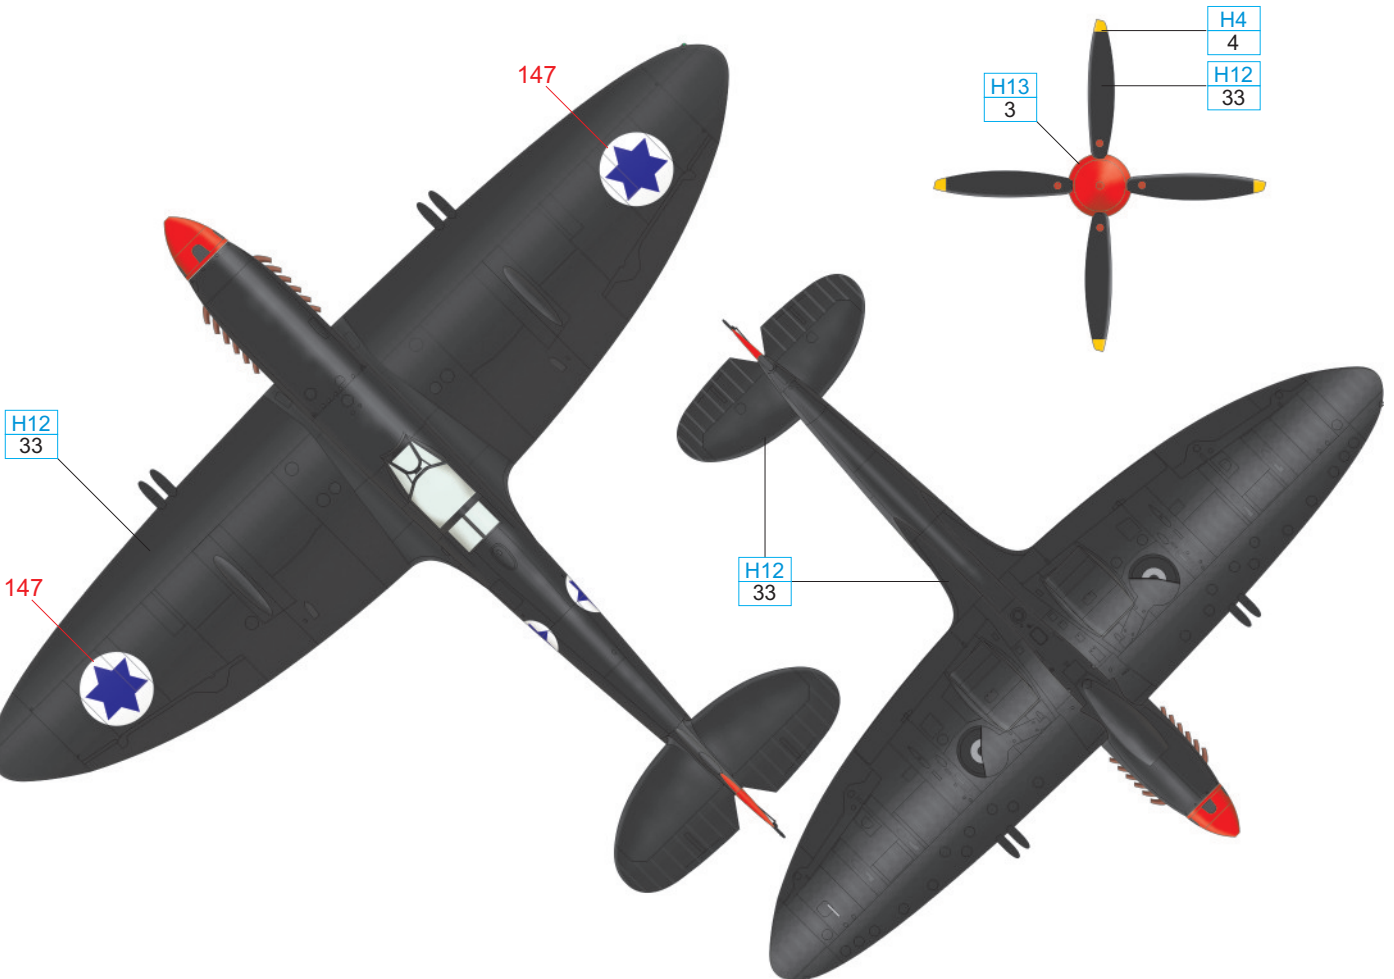

YELLOW	H4 4	RED	H13 3	BLACK	H12 33