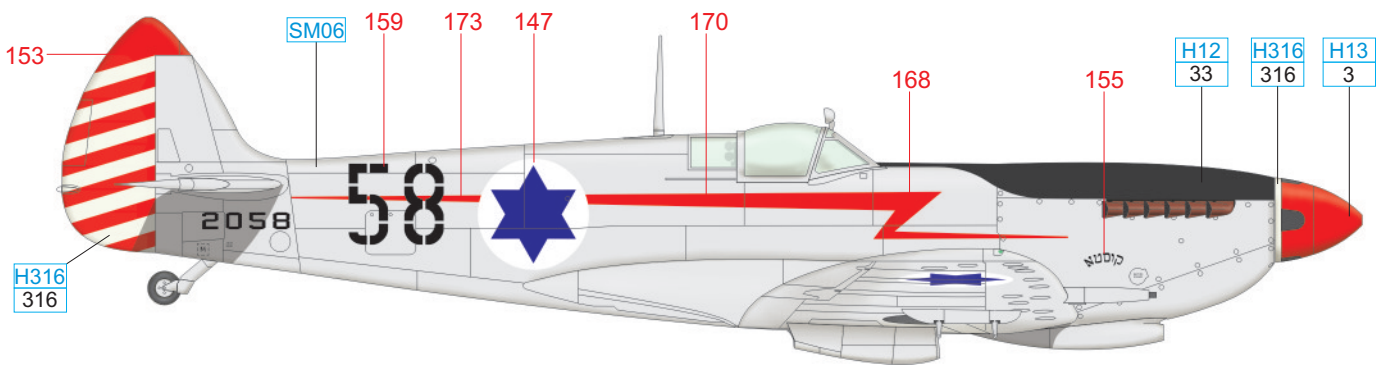

ALUMINIUM	MC218					
CHROME SILVER	SM06	WHITE	H316 316	YELLOW	H4 4	RED
						H13 3
						BLACK
						H12 33