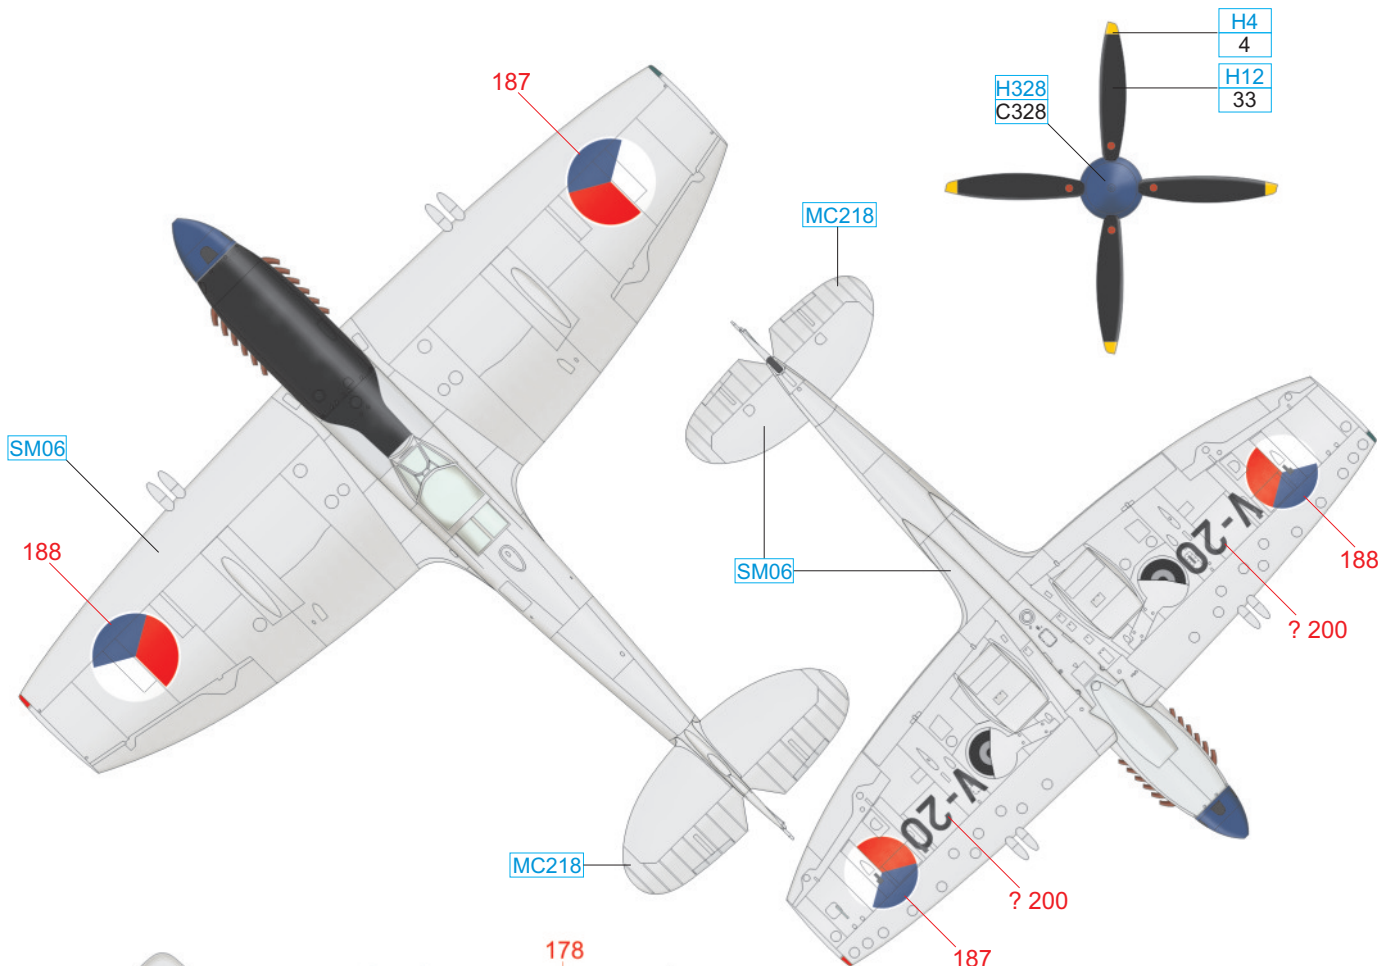

CHROME SILVER	SM06	YELLOW	H4 4	BLUE	H328 C328	BLACK	H12 33	ALUMINIUM	MC218