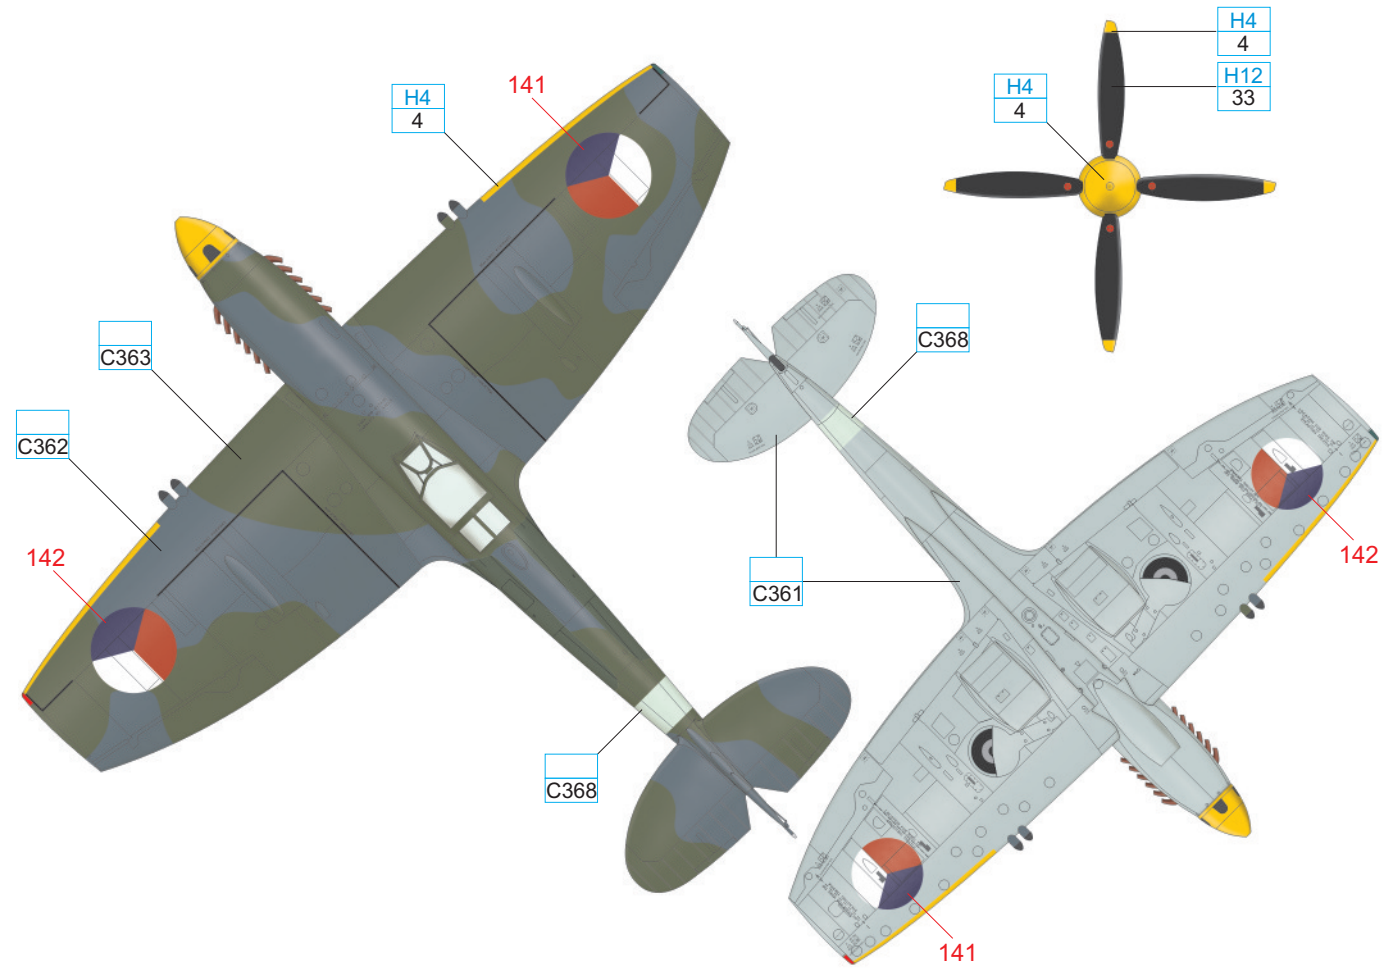

YELLOW	H4 4	RLM 71	H65 18
SKY	C368	MEDIUM SEA GRAY	C361
		OCEAN GRAY	C362
		DARK GREEN	C363
		BLACK	H12 33